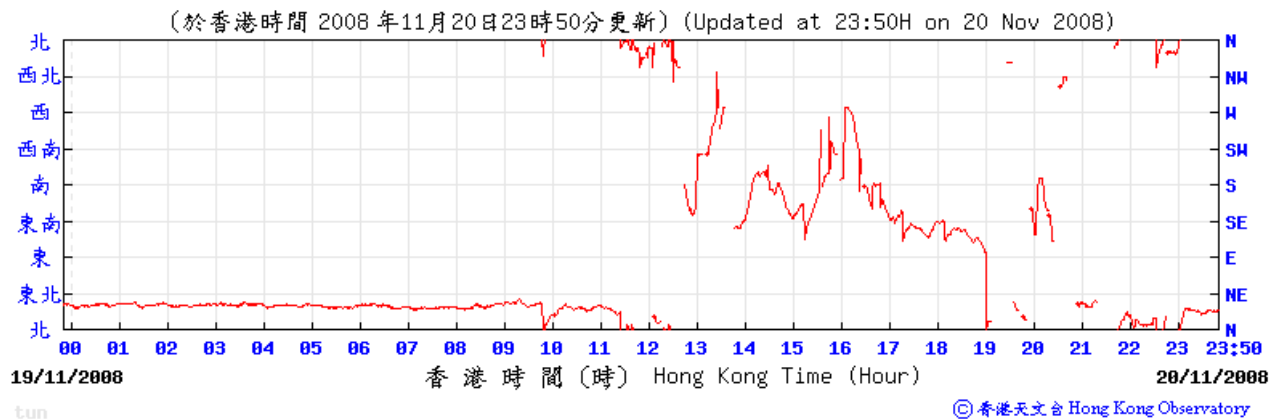

Wind direction at Hong Kong Observatory (Tuen Mun Automatic Weather Station)

3/11/2008

8/11/2008

14/11/2008

20/11/2008

26/11/2008

2/12/2008

8/12/2008