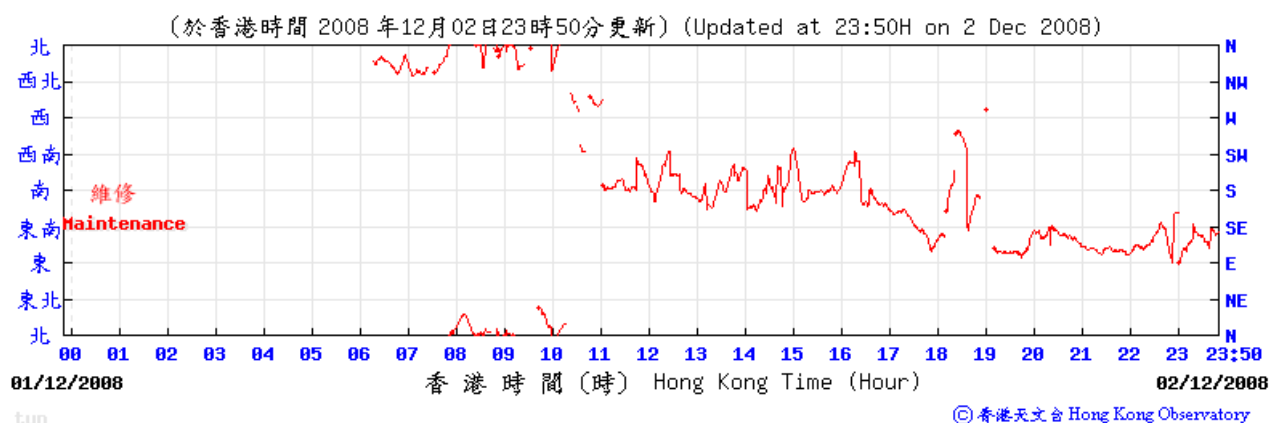

Wind direction at Hong Kong Observatory (Tuen Mun Automatic Weather Station)

3/11/2008

8/11/2008

14/11/2008

20/11/2008

26/11/2008

2/12/2008

8/12/2008