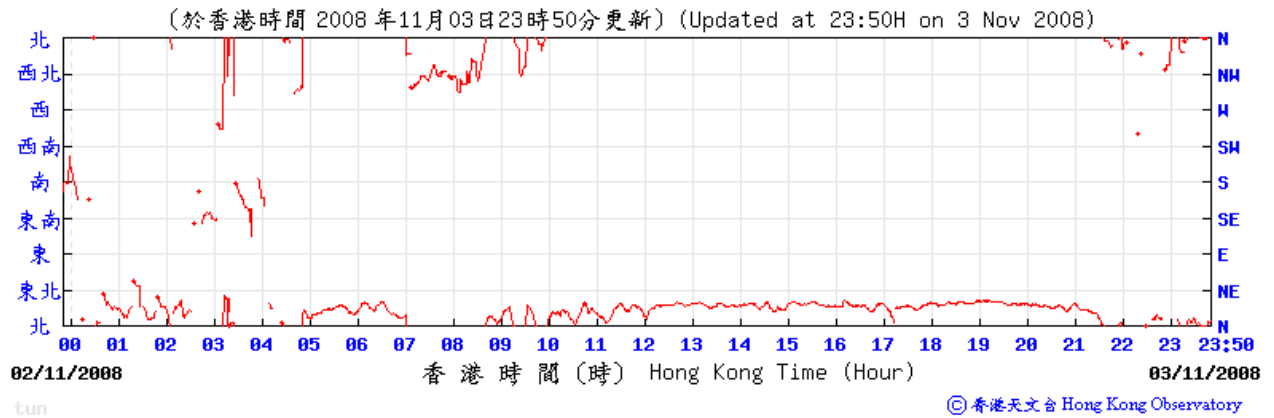

Wind direction at Hong Kong Observatory (Tuen Mun Automatic Weather Station)

3/11/2008

8/11/2008

14/11/2008

20/11/2008

26/11/2008

2/12/2008

8/12/2008