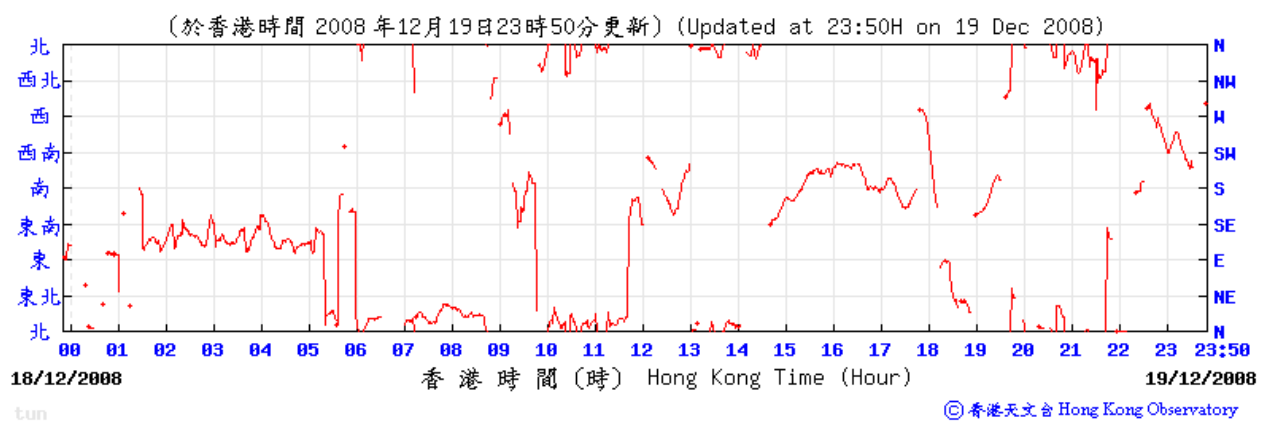

19/12/2008