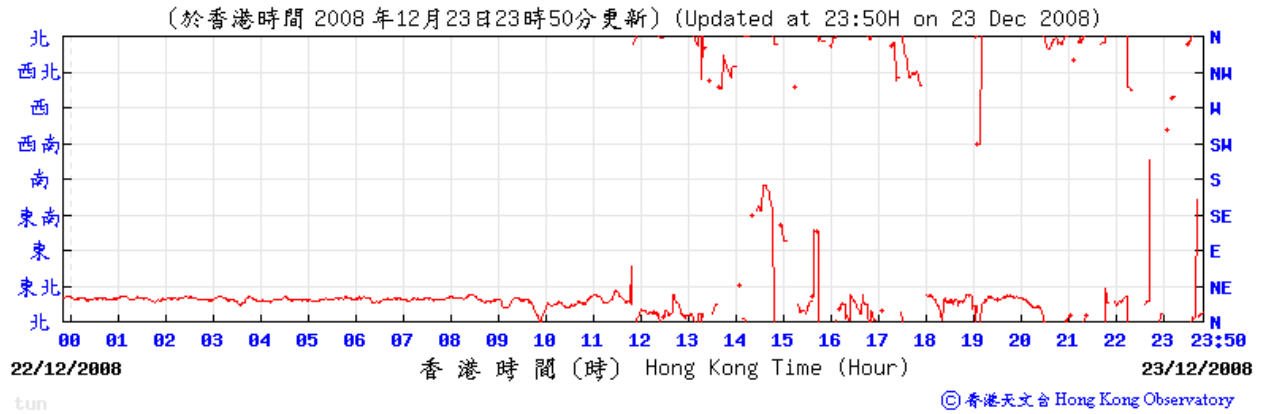

23/12/2008