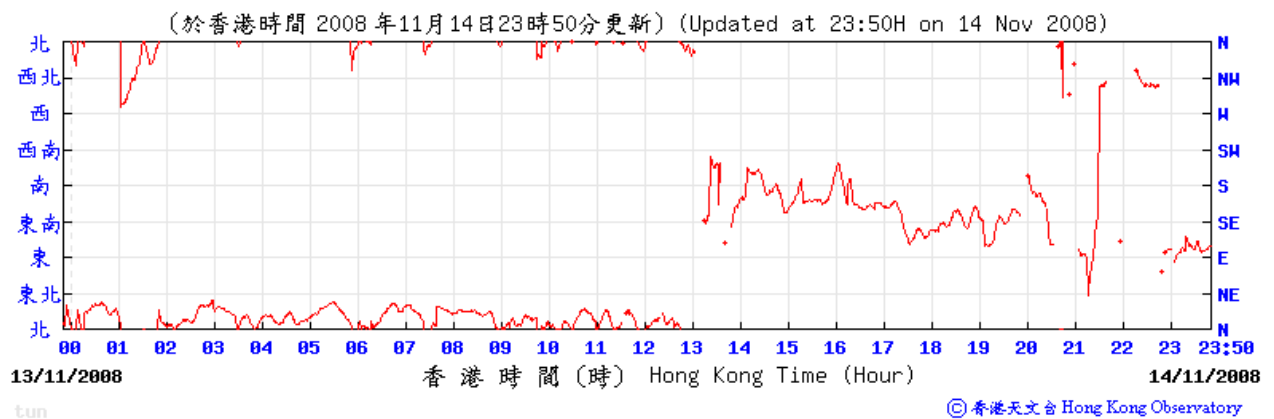

Wind direction at Hong Kong Observatory (Tuen Mun Automatic Weather Station)

3/11/2008

8/11/2008

14/11/2008

20/11/2008

26/11/2008

2/12/2008

8/12/2008