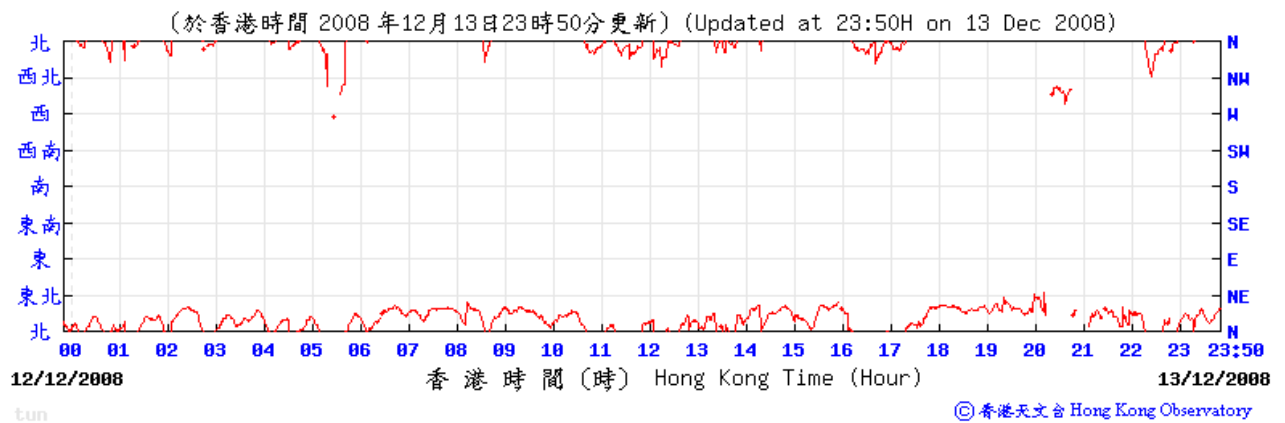

13/12/2008