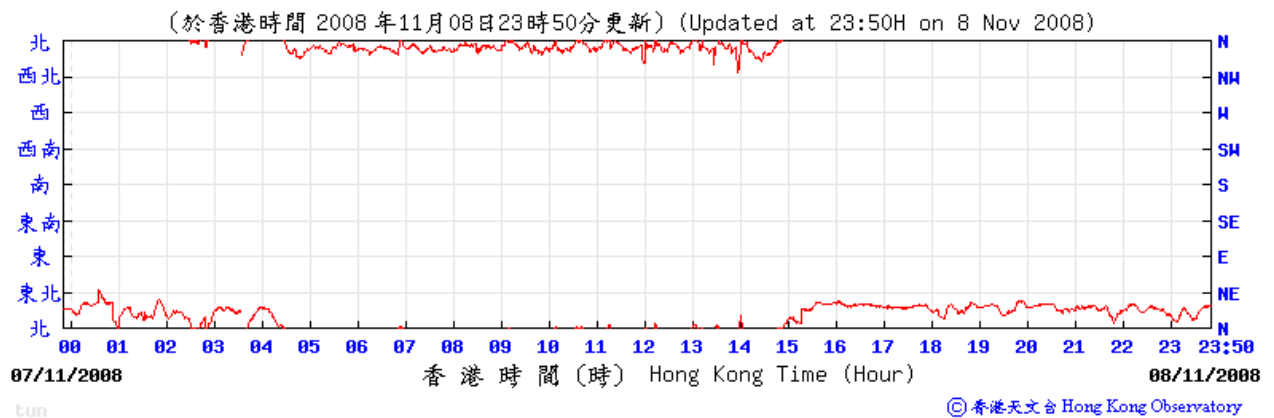

Wind direction at Hong Kong Observatory (Tuen Mun Automatic Weather Station)

3/11/2008

8/11/2008

14/11/2008

20/11/2008

26/11/2008

2/12/2008

8/12/2008