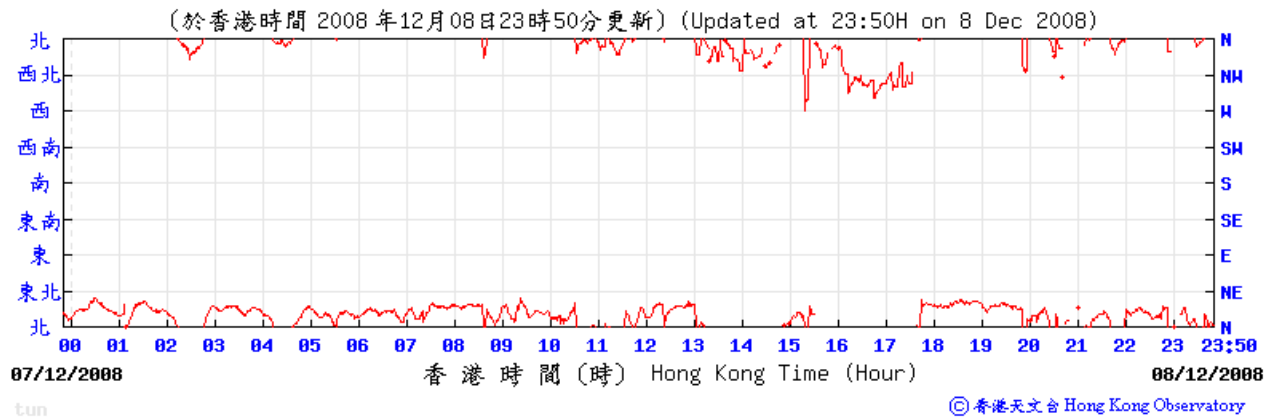

Wind direction at Hong Kong Observatory (Tuen Mun Automatic Weather Station)

3/11/2008

8/11/2008

14/11/2008

20/11/2008

26/11/2008

2/12/2008

8/12/2008