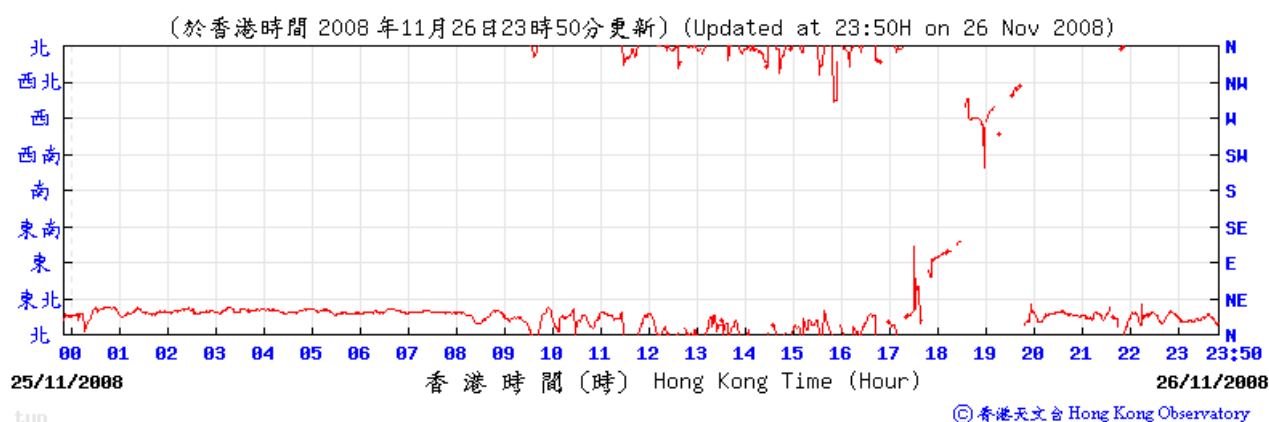

Wind direction at Hong Kong Observatory (Tuen Mun Automatic Weather Station)

3/11/2008

8/11/2008

14/11/2008

20/11/2008

26/11/2008

2/12/2008

8/12/2008