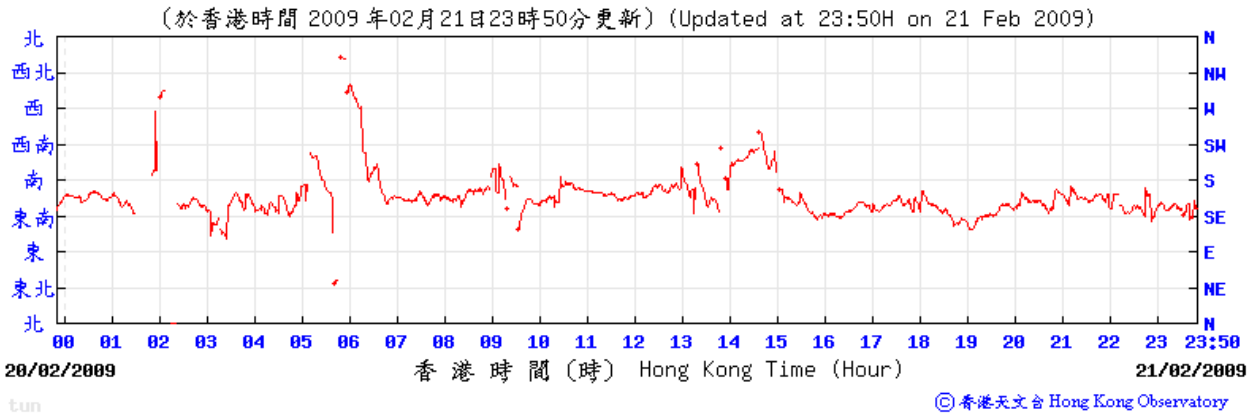

Wind direction at Hong Kong Observatory (Tuen Mun Automatic Weather Station)

4/2/2009

10/2/2009

16/2/2009

21/2/2009

27/2/2009

5/3/2009

11/3/2009