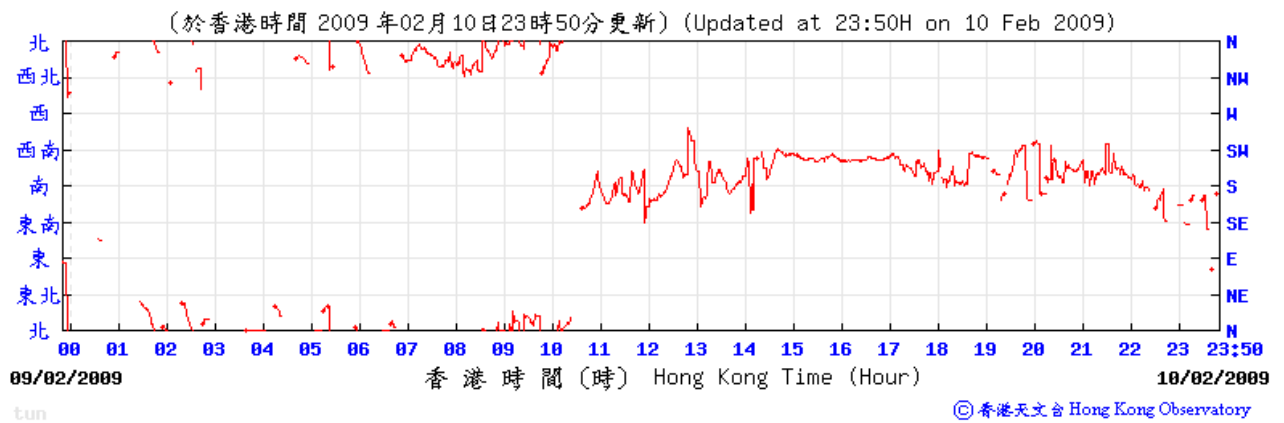

Wind direction at Hong Kong Observatory (Tuen Mun Automatic Weather Station)

4/2/2009

10/2/2009

16/2/2009

21/2/2009

27/2/2009

5/3/2009

11/3/2009