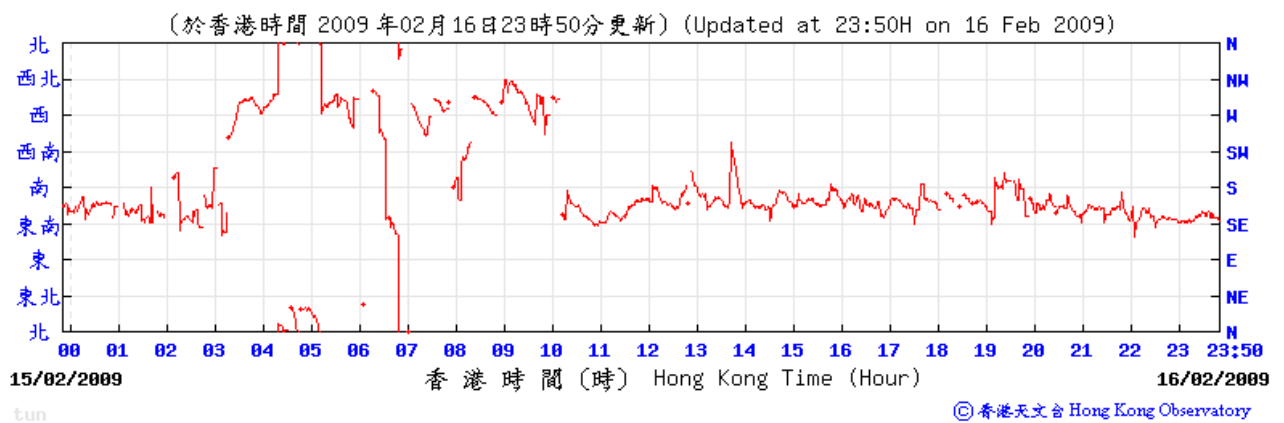

Wind direction at Hong Kong Observatory (Tuen Mun Automatic Weather Station)

4/2/2009

10/2/2009

16/2/2009

21/2/2009

27/2/2009

5/3/2009

11/3/2009