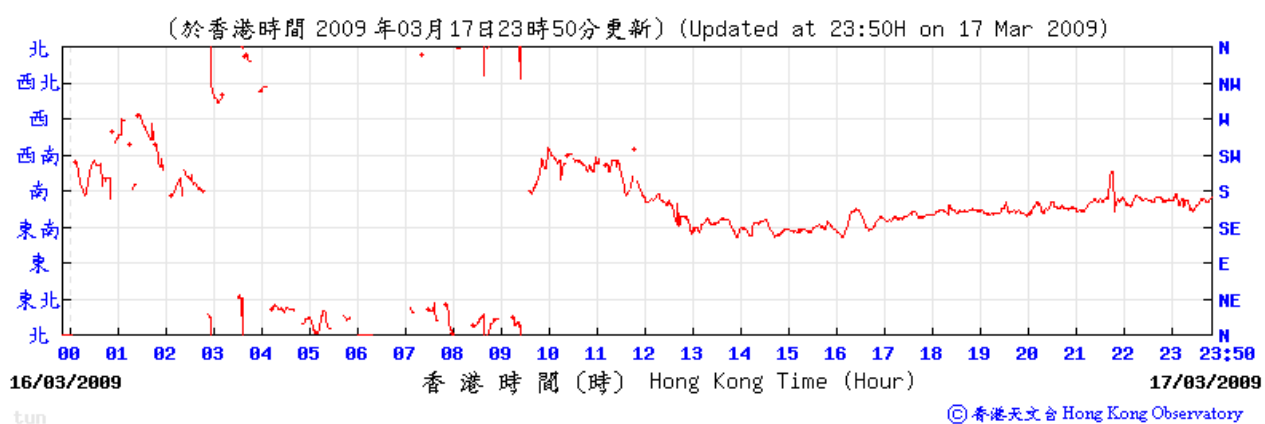

11/3/2009

17/3/2009

23/3/2009