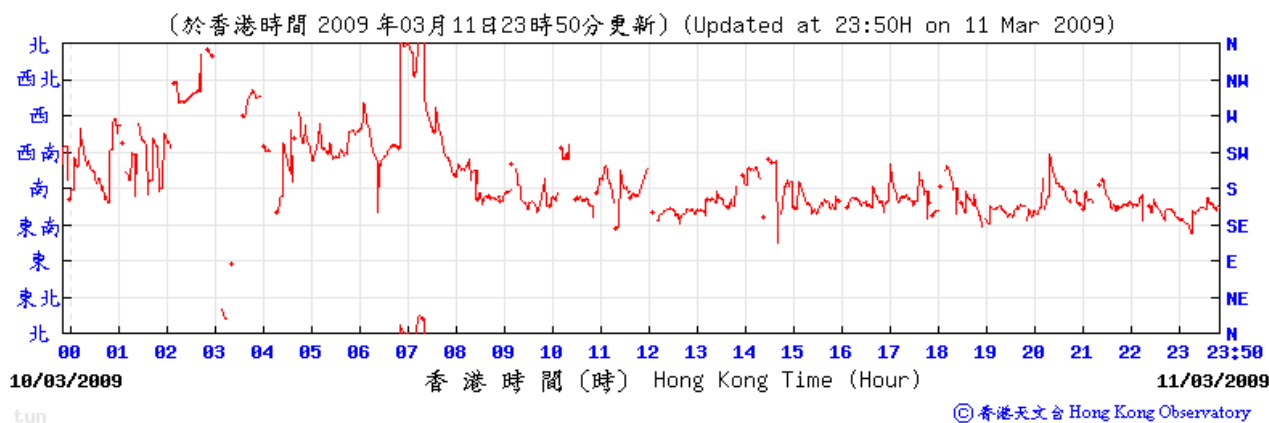

Wind direction at Hong Kong Observatory (Tuen Mun Automatic Weather Station)

4/2/2009

10/2/2009

16/2/2009

21/2/2009

27/2/2009

5/3/2009

11/3/2009