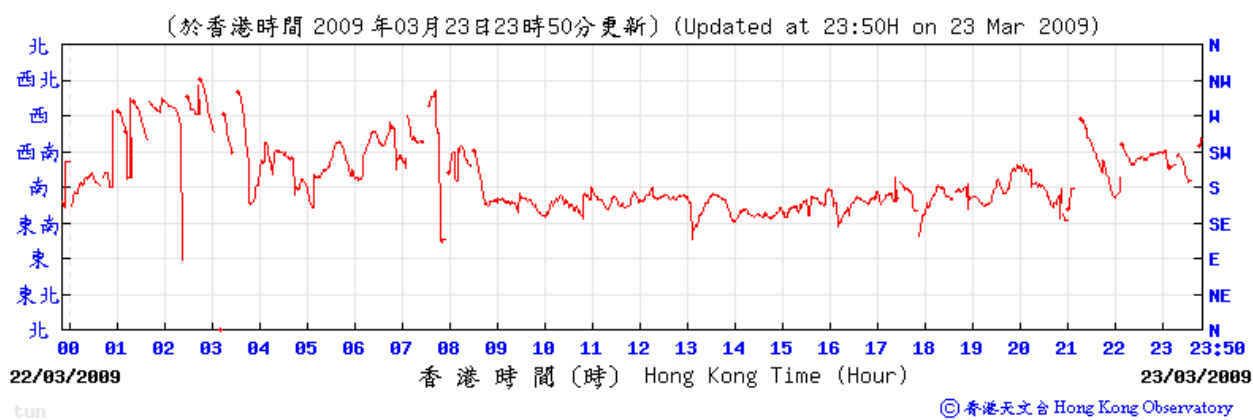

11/3/2009

17/3/2009

23/3/2009