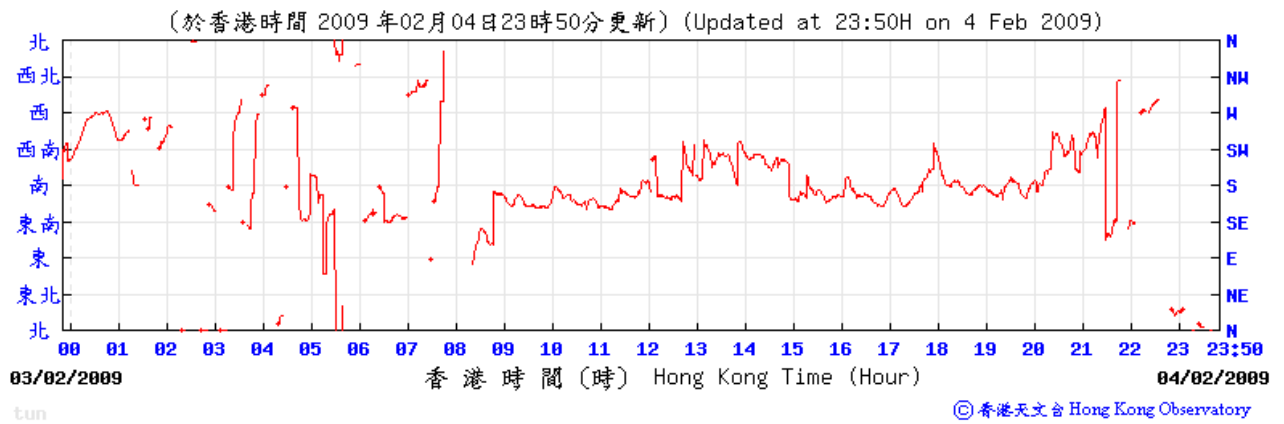

Wind direction at Hong Kong Observatory (Tuen Mun Automatic Weather Station)

4/2/2009

10/2/2009

16/2/2009

21/2/2009

27/2/2009

5/3/2009

11/3/2009