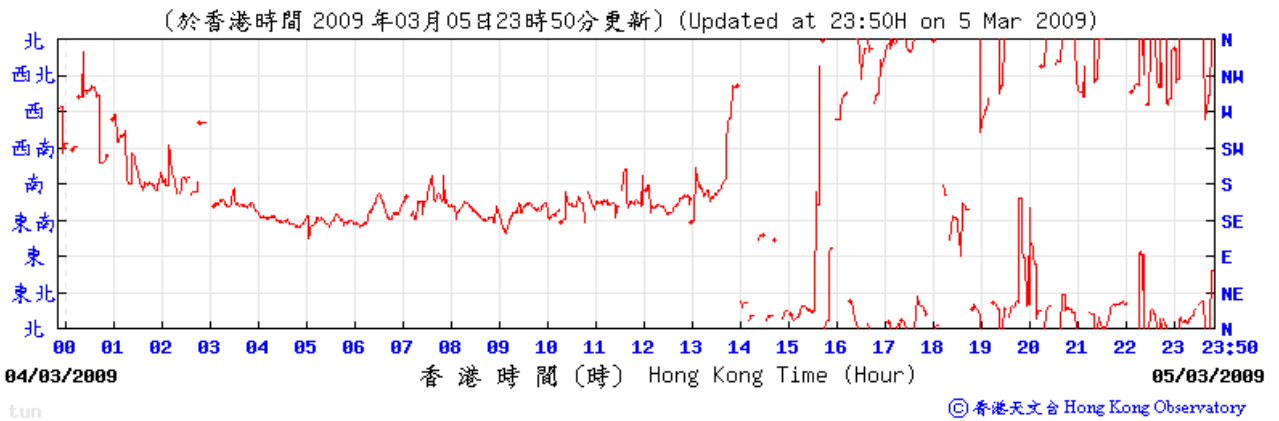

Wind direction at Hong Kong Observatory (Tuen Mun Automatic Weather Station)

4/2/2009

10/2/2009

16/2/2009

21/2/2009

27/2/2009

5/3/2009

11/3/2009