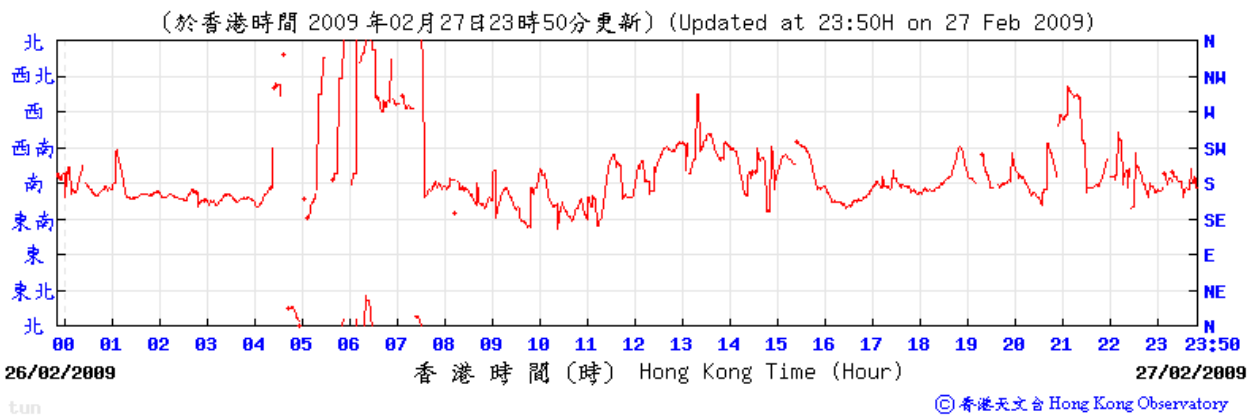

Wind direction at Hong Kong Observatory (Tuen Mun Automatic Weather Station)

4/2/2009

10/2/2009

16/2/2009

21/2/2009

27/2/2009

5/3/2009

11/3/2009