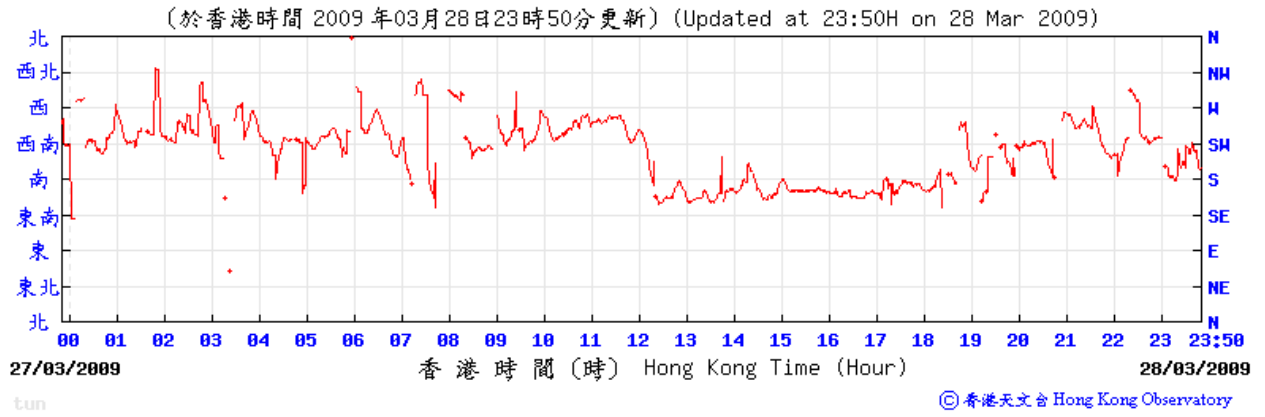

28/3/2009

3/4/2009

9/4/2009