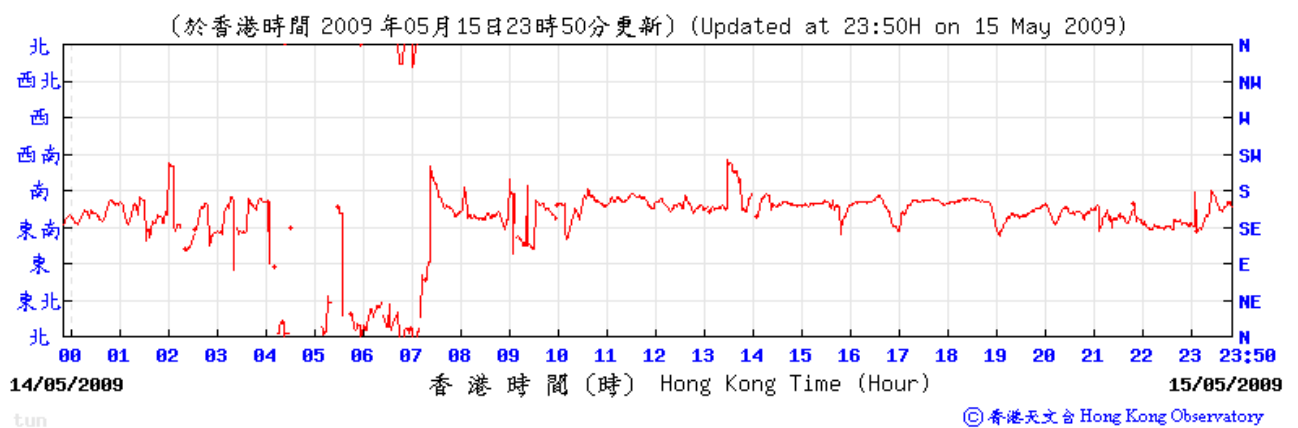

Wind direction at Hong Kong Observatory (Tuen Mun Automatic Weather Station)

4/5/2009

9/5/2009

15/5/2009

21/5/2009

27/5/2009

2/6/2009

8/6/2009