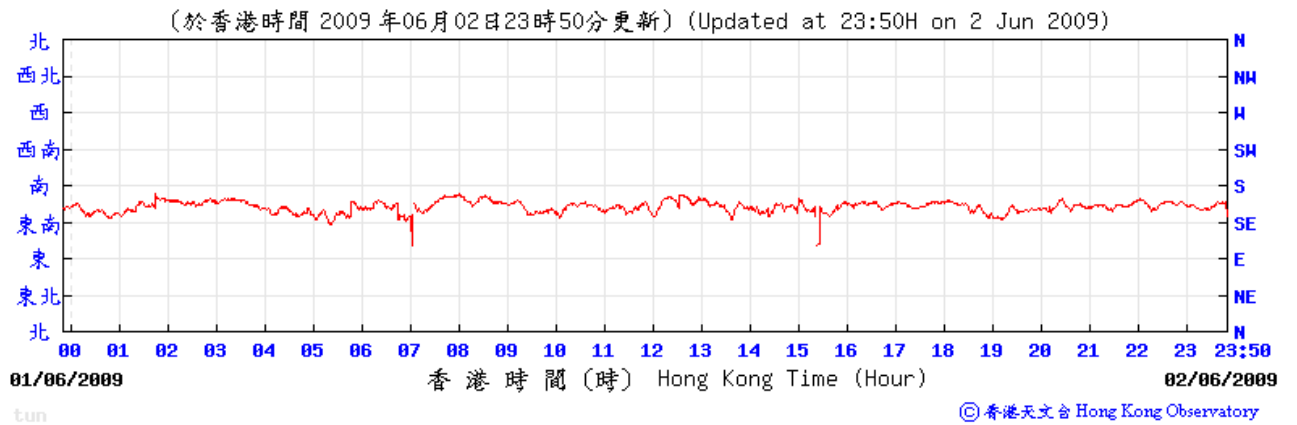

Wind direction at Hong Kong Observatory (Tuen Mun Automatic Weather Station)

4/5/2009

9/5/2009

15/5/2009

21/5/2009

27/5/2009

2/6/2009

8/6/2009