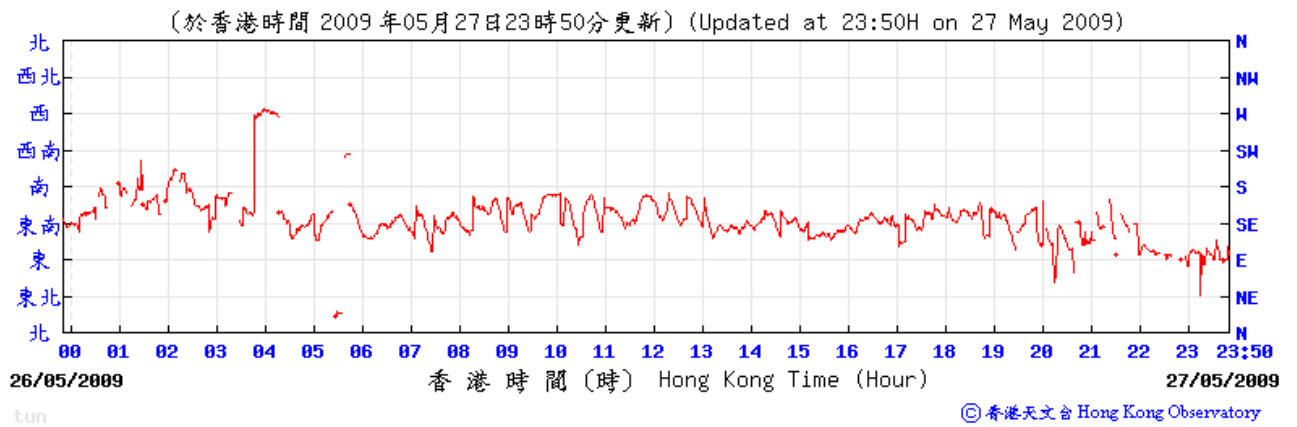

Wind direction at Hong Kong Observatory (Tuen Mun Automatic Weather Station)

4/5/2009

9/5/2009

15/5/2009

21/5/2009

27/5/2009

2/6/2009

8/6/2009