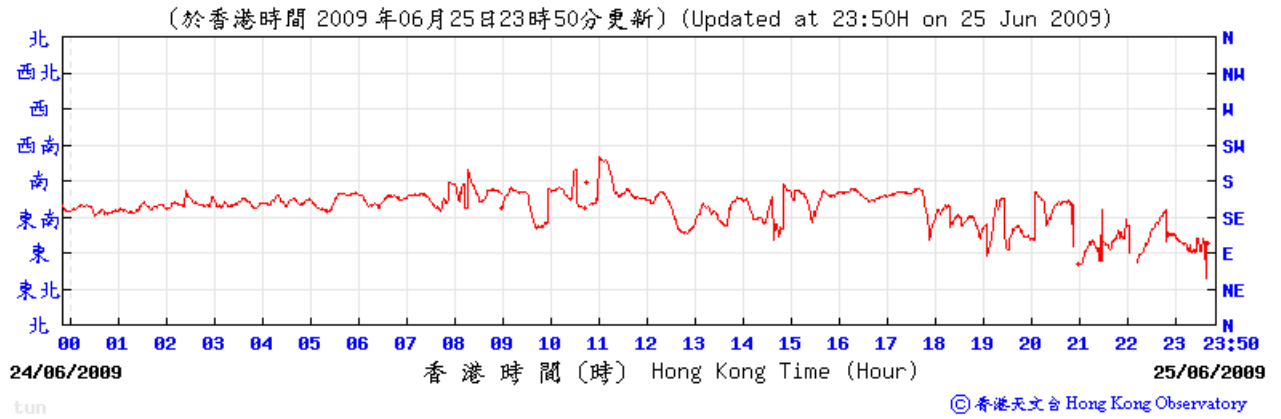

25/6/2009

2/7/2009

8/7/2009