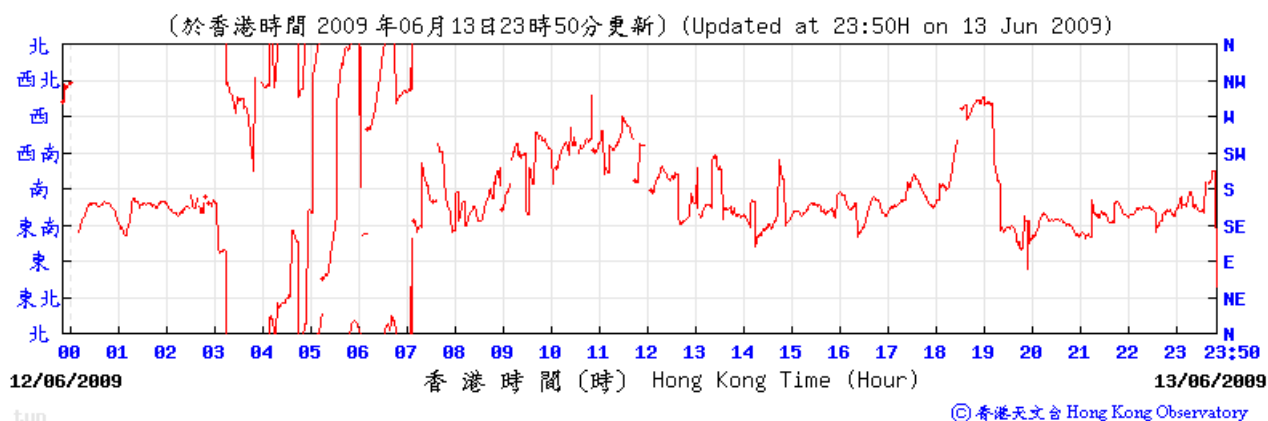

8/6/2009

13/6/2009

19/6/2009