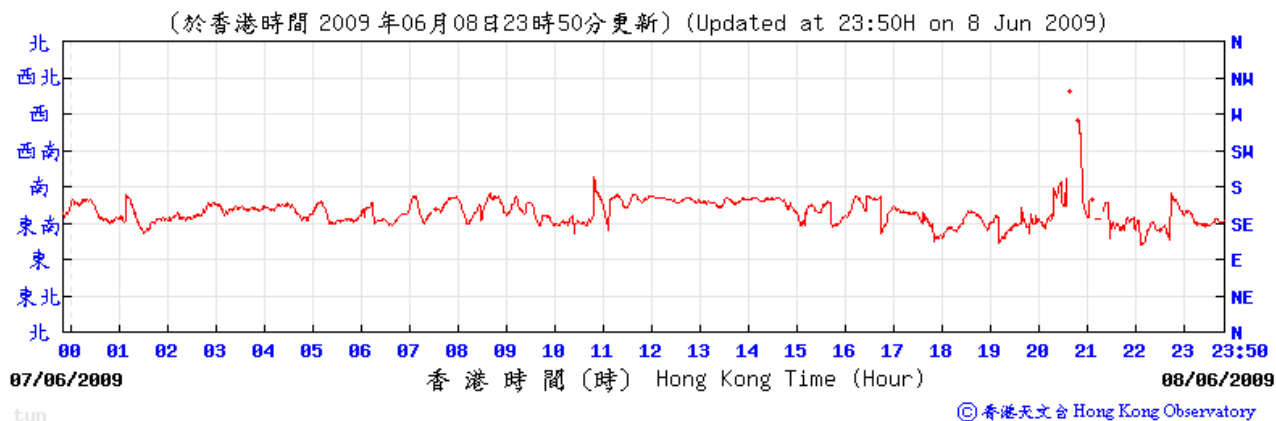

Wind direction at Hong Kong Observatory (Tuen Mun Automatic Weather Station)

4/5/2009

9/5/2009

15/5/2009

21/5/2009

27/5/2009

2/6/2009

8/6/2009