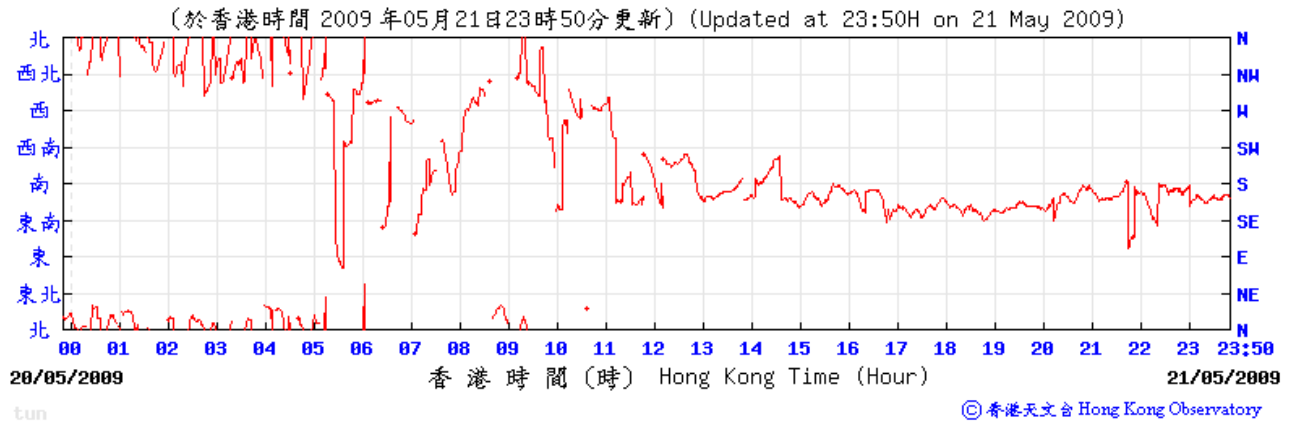

Wind direction at Hong Kong Observatory (Tuen Mun Automatic Weather Station)

4/5/2009

9/5/2009

15/5/2009

21/5/2009

27/5/2009

2/6/2009

8/6/2009