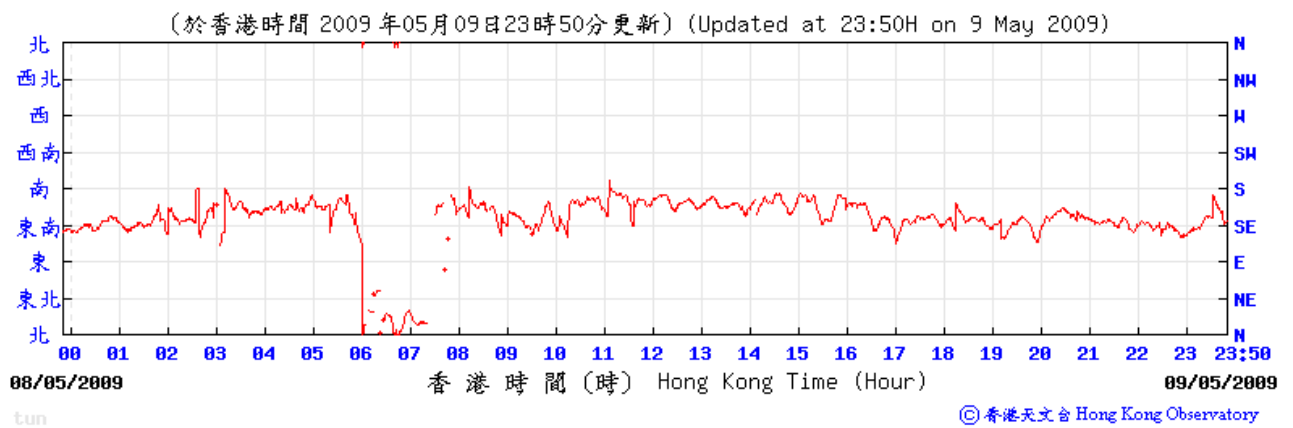

Wind direction at Hong Kong Observatory (Tuen Mun Automatic Weather Station)

4/5/2009

9/5/2009

15/5/2009

21/5/2009

27/5/2009

2/6/2009

8/6/2009