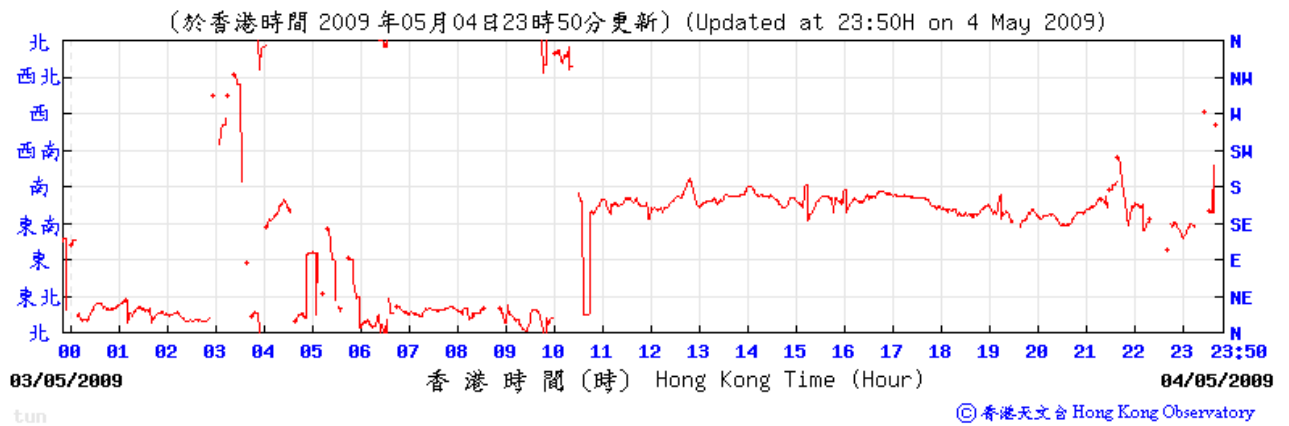

Wind direction at Hong Kong Observatory (Tuen Mun Automatic Weather Station)

4/5/2009

9/5/2009

15/5/2009

21/5/2009

27/5/2009

2/6/2009

8/6/2009