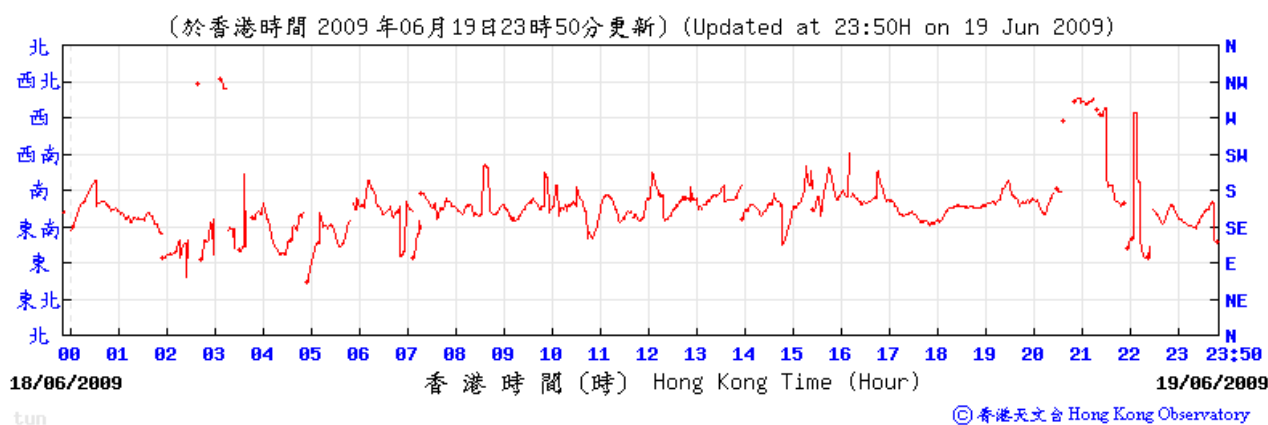

8/6/2009

13/6/2009

19/6/2009