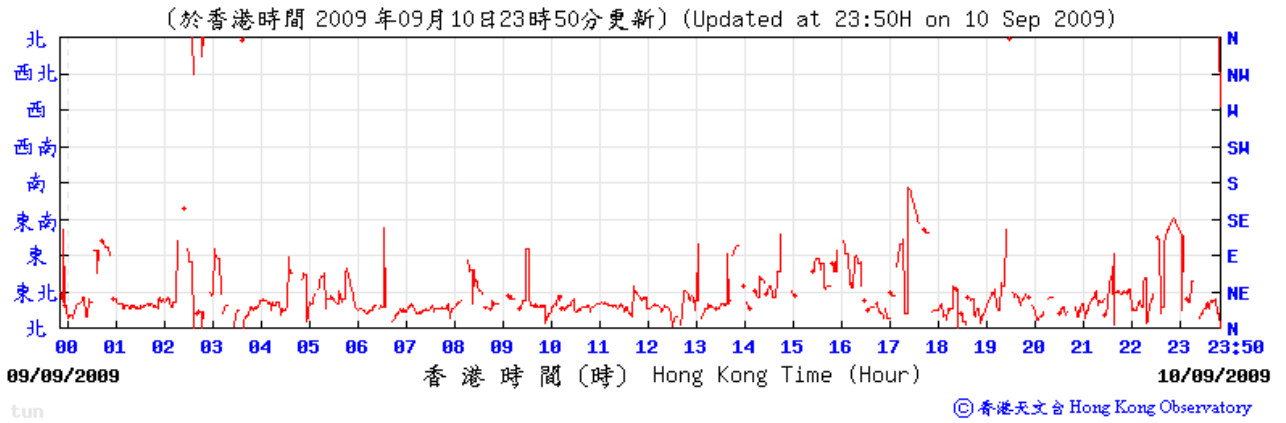

10/9/2009

16/9/2009

22/9/2009