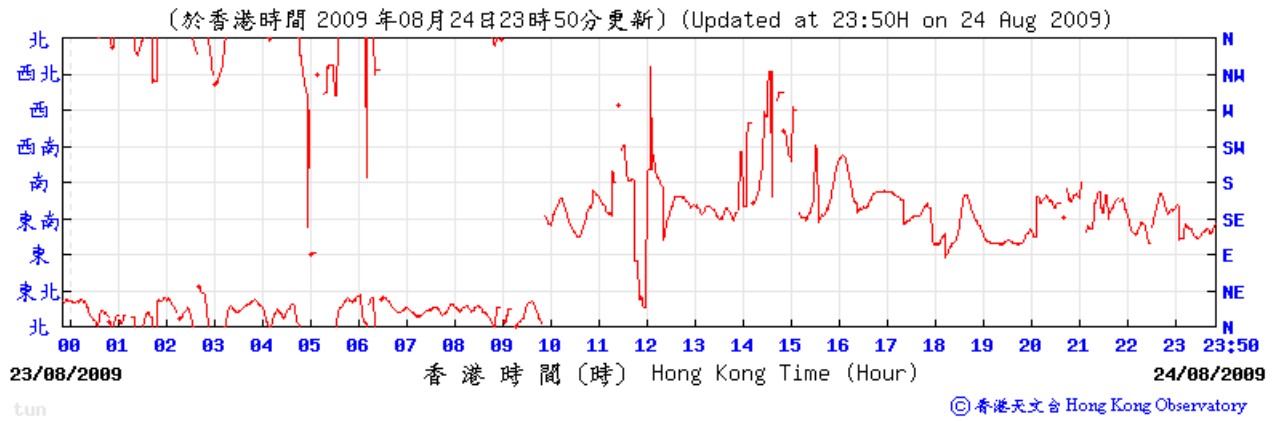

# Wind direction at Hong Kong Observatory (Tuen Mun Automatic Weather Station)

6/8/2009

12/8/2009

18/8/2009

Maintenance

24/8/2009

29/8/2009

4/9/2009