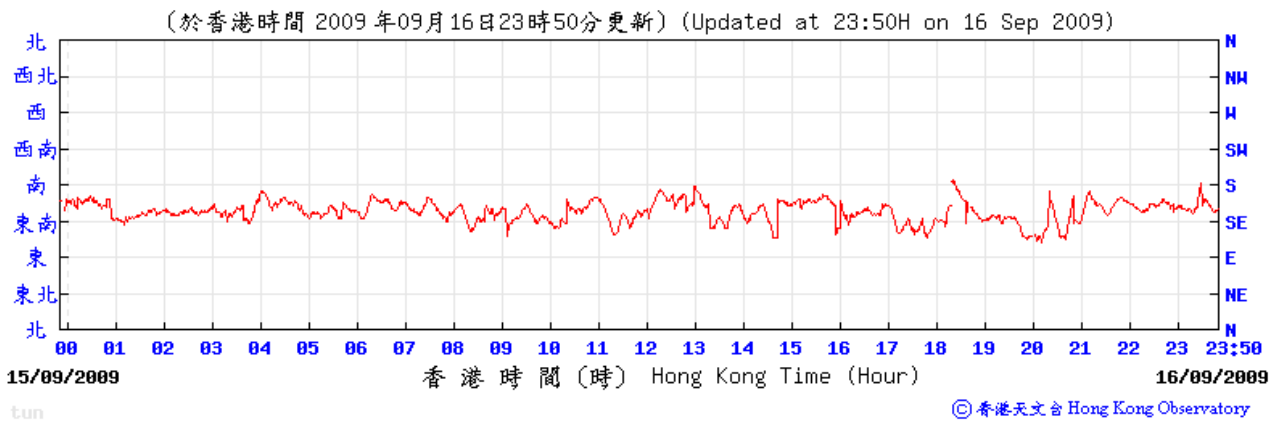

10/9/2009

16/9/2009

22/9/2009