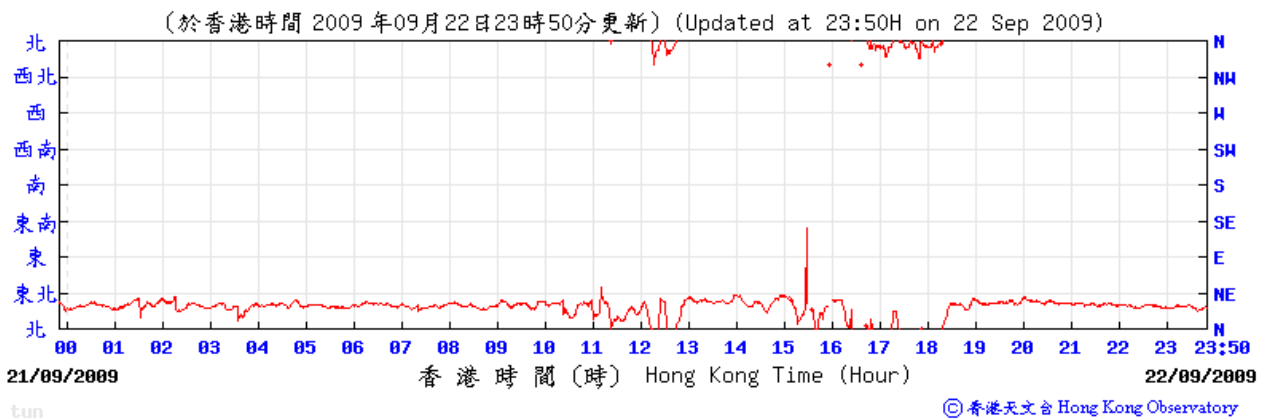

10/9/2009

16/9/2009

22/9/2009