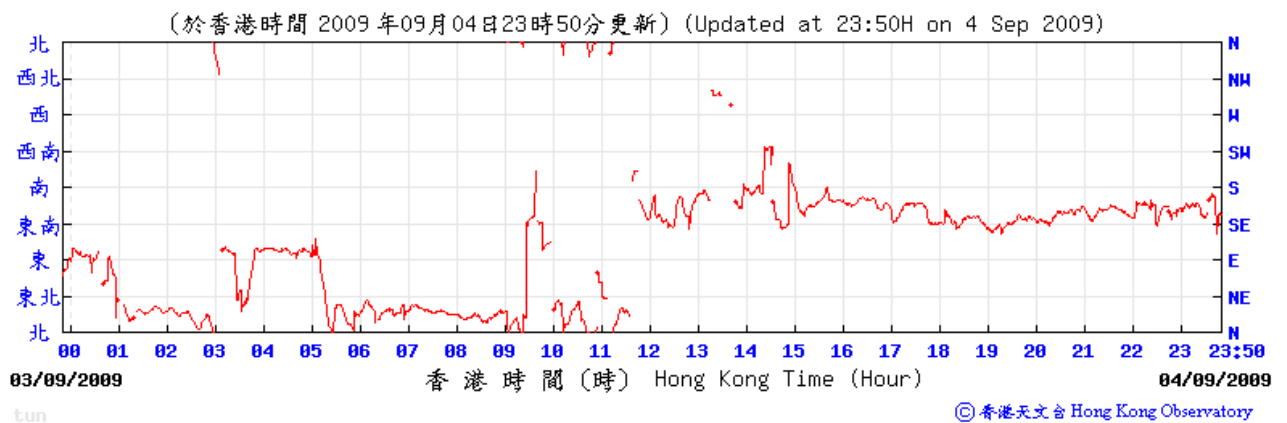

# Wind direction at Hong Kong Observatory (Tuen Mun Automatic Weather Station)

6/8/2009

12/8/2009

18/8/2009

Maintenance

24/8/2009

29/8/2009

4/9/2009