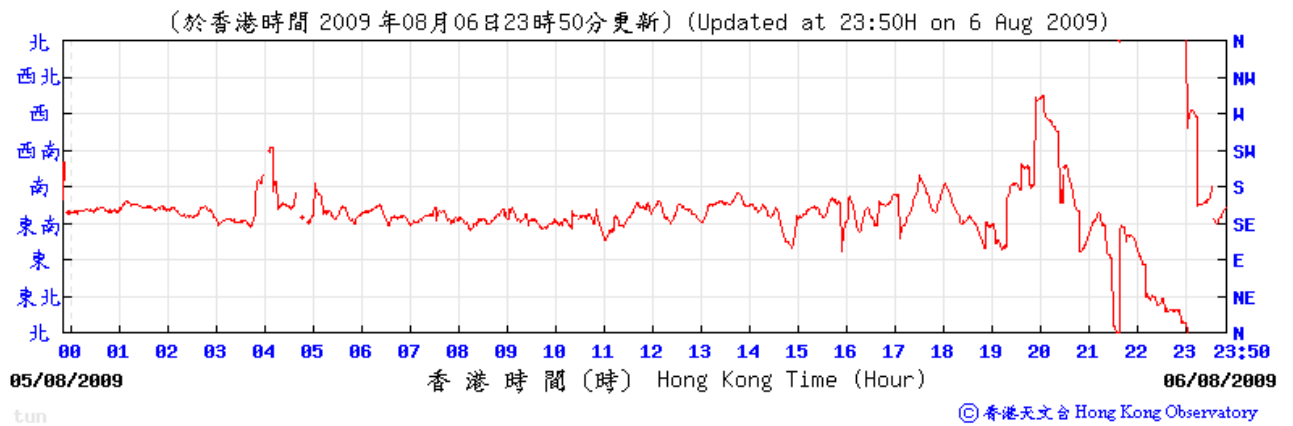

# Wind direction at Hong Kong Observatory (Tuen Mun Automatic Weather Station)

6/8/2009

12/8/2009

18/8/2009

Maintenance

24/8/2009

29/8/2009

4/9/2009