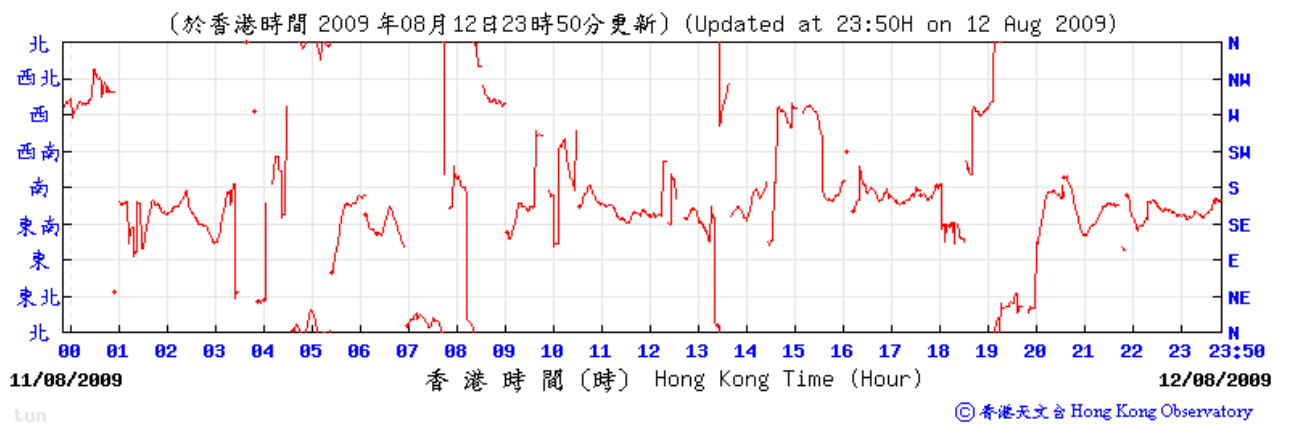

# Wind direction at Hong Kong Observatory (Tuen Mun Automatic Weather Station)

6/8/2009

12/8/2009

18/8/2009

Maintenance

24/8/2009

29/8/2009

4/9/2009