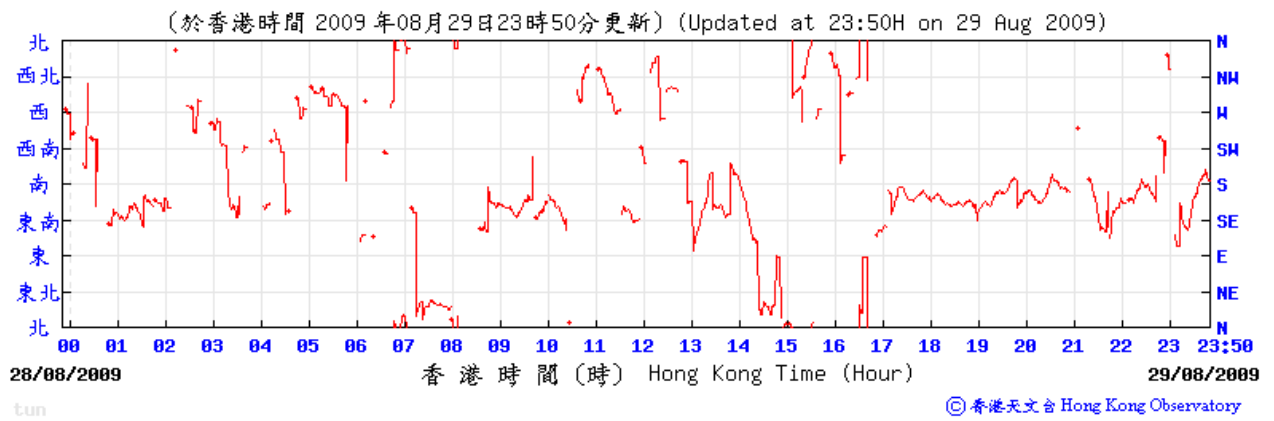

# Wind direction at Hong Kong Observatory (Tuen Mun Automatic Weather Station)

6/8/2009

12/8/2009

18/8/2009

Maintenance

24/8/2009

29/8/2009

4/9/2009