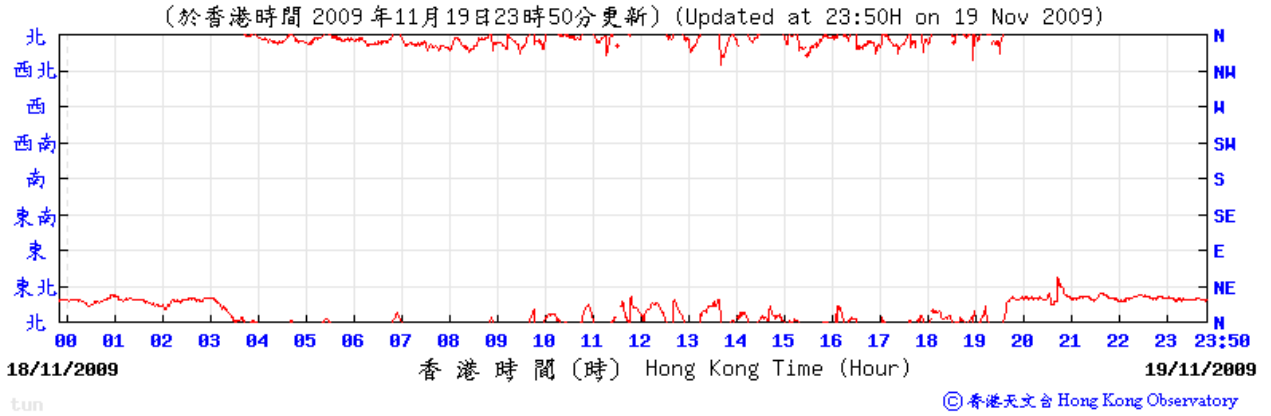

Wind direction at Hong Kong Observatory (Tuen Mun Automatic Weather Station)

2/11/2009

7/11/2009

13/11/2009

19/11/2009

25/11/2009

1/12/2009

7/12/2009