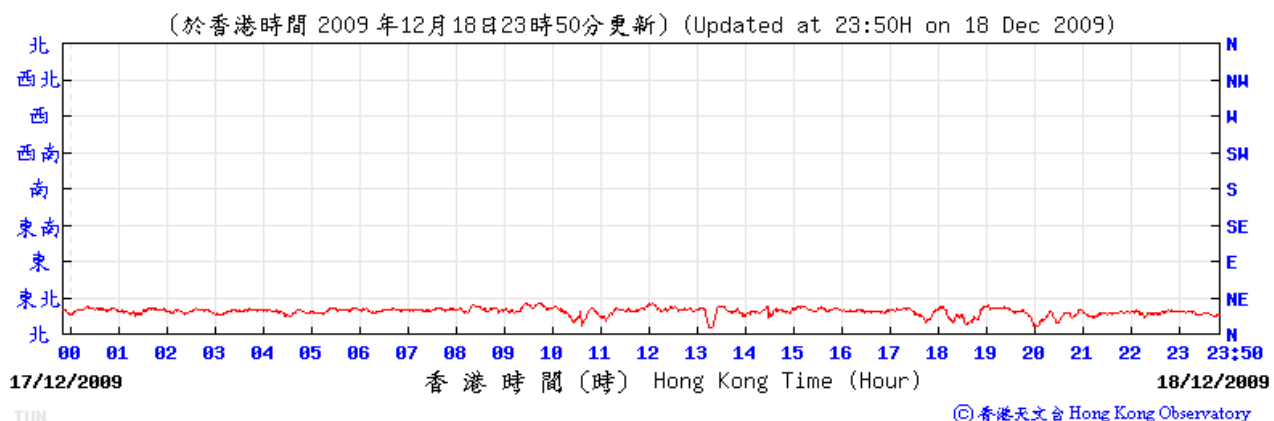

18/12/2009