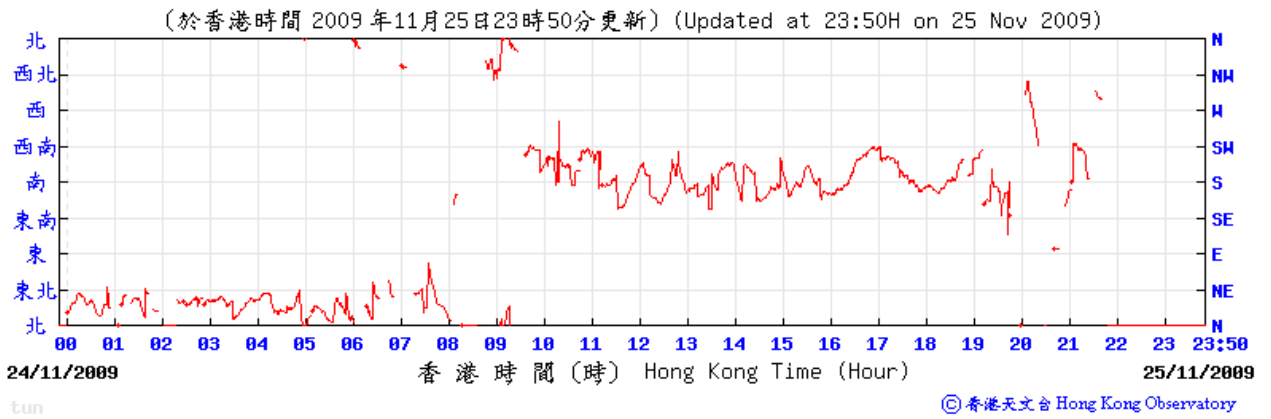

Wind direction at Hong Kong Observatory (Tuen Mun Automatic Weather Station)

2/11/2009

7/11/2009

13/11/2009

19/11/2009

25/11/2009

1/12/2009

7/12/2009