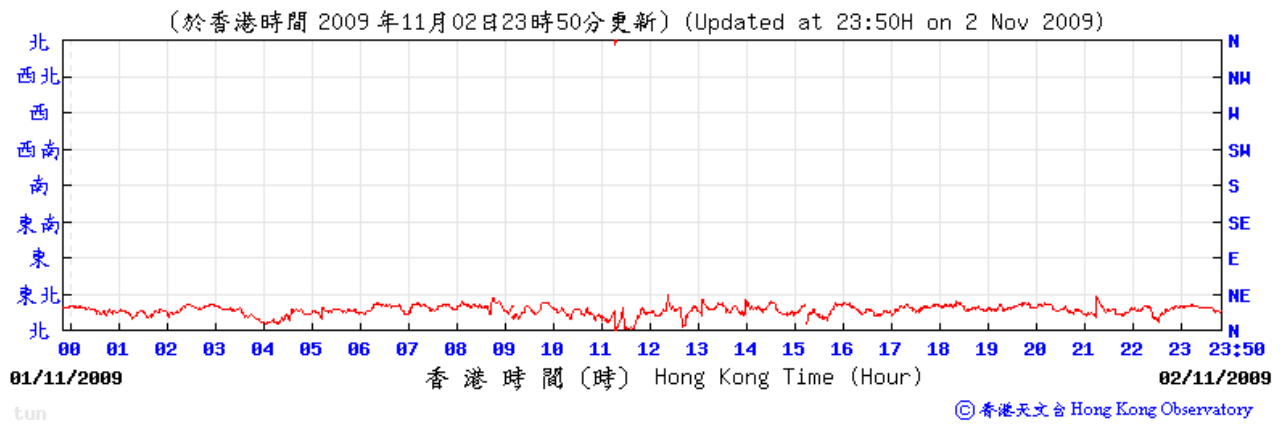

Wind direction at Hong Kong Observatory (Tuen Mun Automatic Weather Station)

2/11/2009

7/11/2009

13/11/2009

19/11/2009

25/11/2009

1/12/2009

7/12/2009