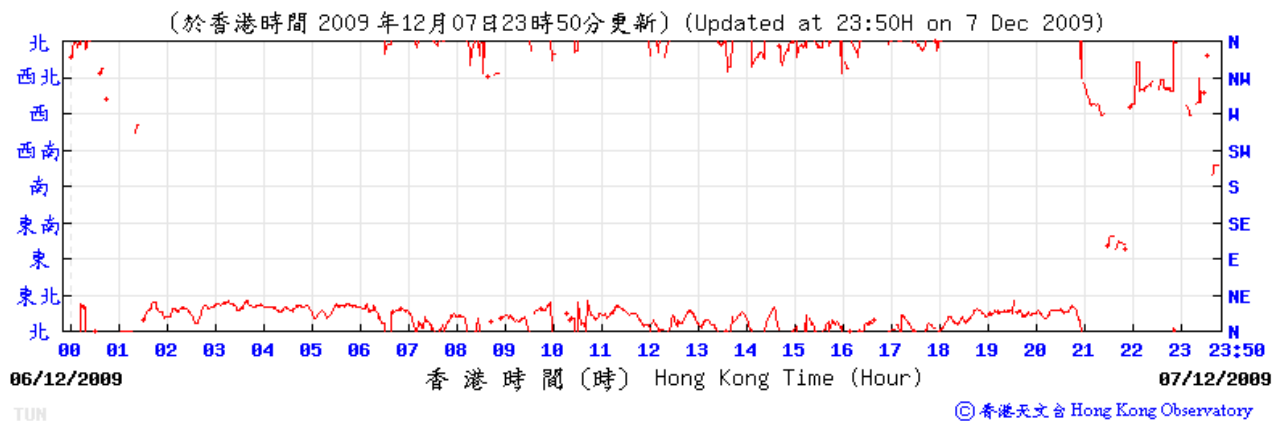

Wind direction at Hong Kong Observatory (Tuen Mun Automatic Weather Station)

2/11/2009

7/11/2009

13/11/2009

19/11/2009

25/11/2009

1/12/2009

7/12/2009