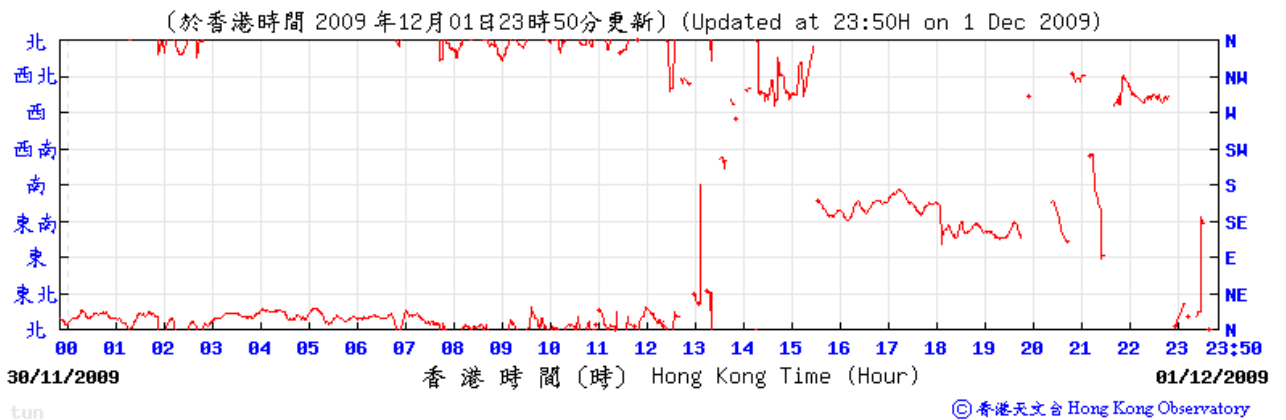

Wind direction at Hong Kong Observatory (Tuen Mun Automatic Weather Station)

2/11/2009

7/11/2009

13/11/2009

19/11/2009

25/11/2009

1/12/2009

7/12/2009