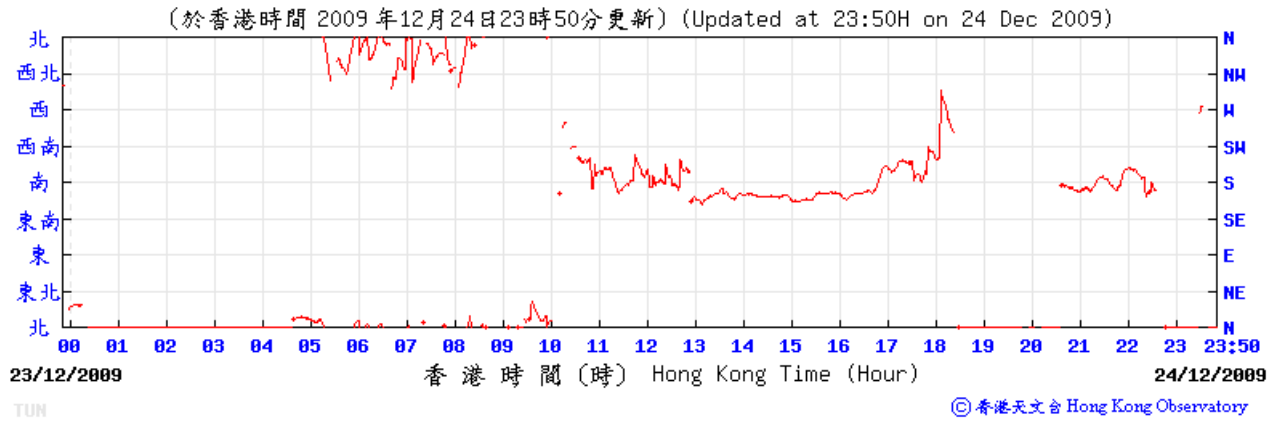

24/12/2009