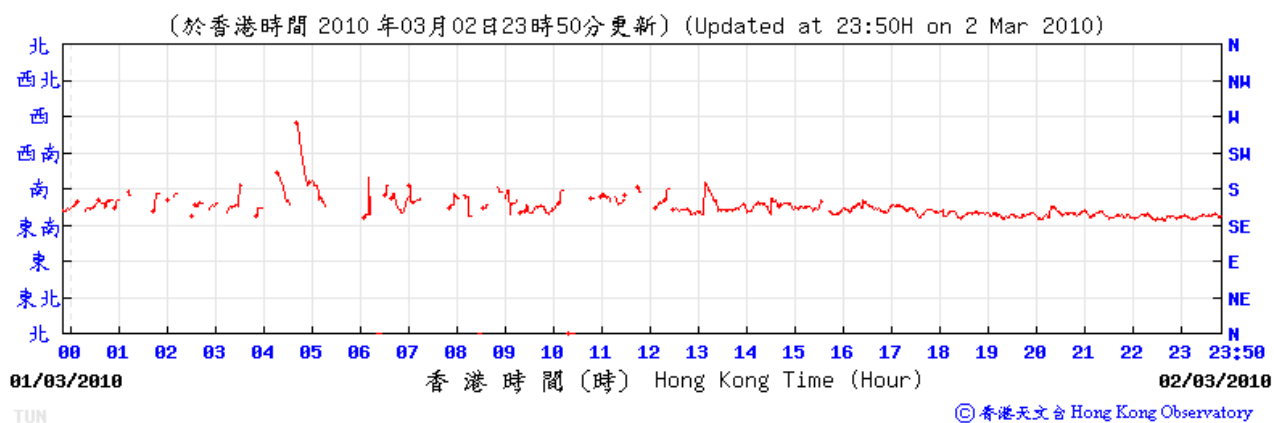

Wind direction at Hong Kong Observatory (Tuen Mun Automatic Weather Station)

3/2/2010

9/2/2010

12/2/2010

18/2/2010

24/2/2010

2/3/2010

8/3/2010

14/3/2010

19/3/2010

13/4/2010

19/4/2010

24/4/2010

30/4/2010

Wind speed at Hong Kong Observatory (Tuen Mun Automatic Weather Station)

3/2/2010