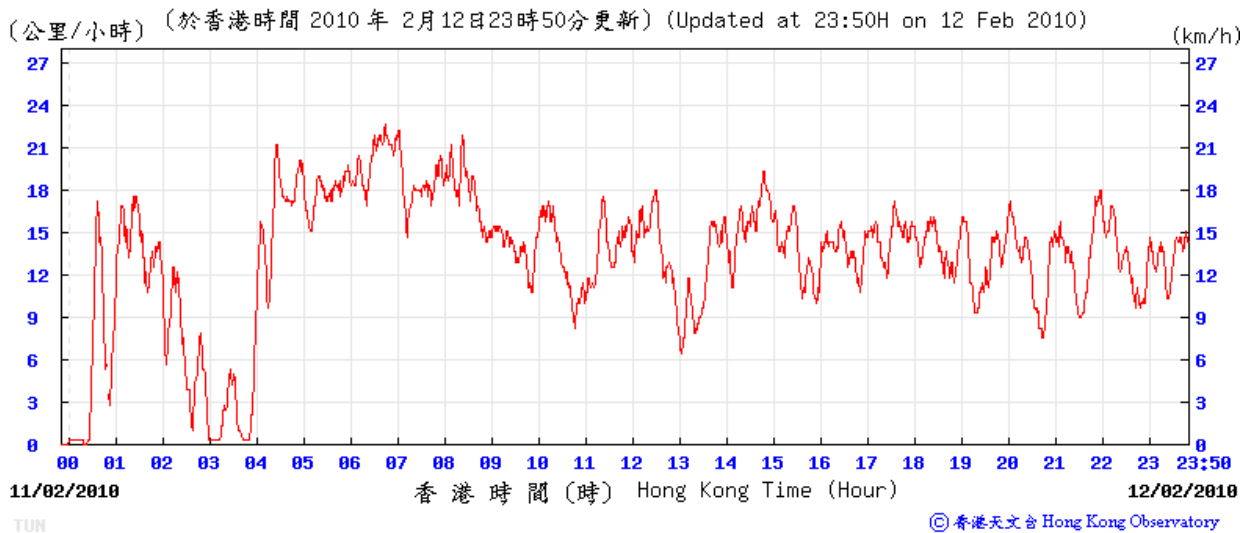

Wind speed at Hong Kong Observatory (Tuen Mun Automatic Weather Station)

3/2/2010

9/2/2010

12/2/2010