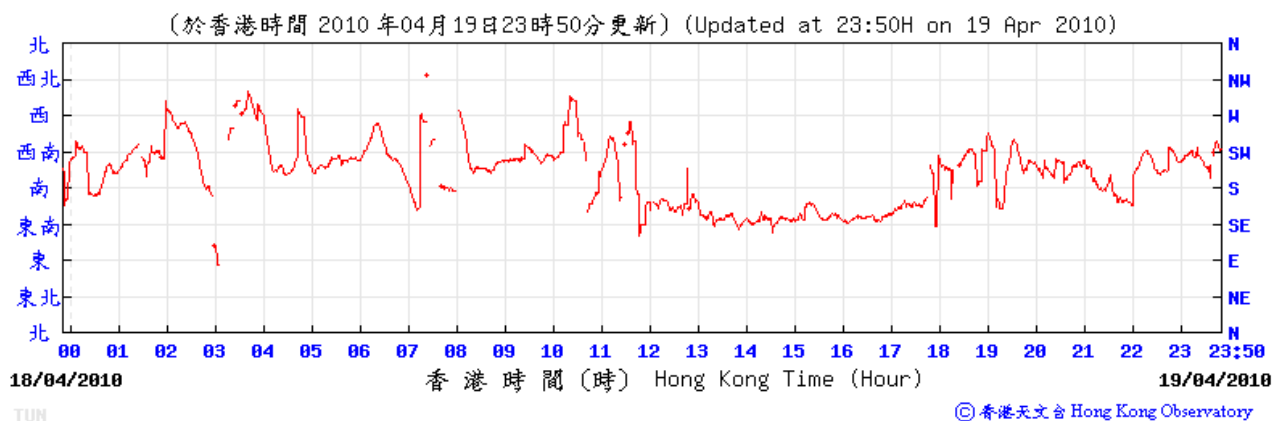

14/3/2010

19/3/2010

13/4/2010

19/4/2010

24/4/2010

30/4/2010

Wind speed at Hong Kong Observatory (Tuen Mun Automatic Weather Station)

3/2/2010