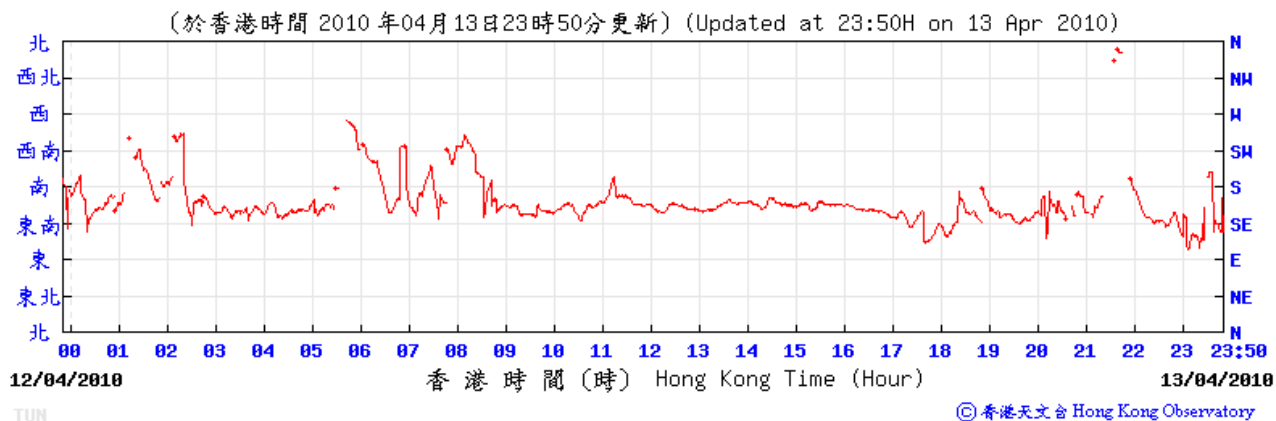

Wind direction at Hong Kong Observatory (Tuen Mun Automatic Weather Station)

3/2/2010

9/2/2010

12/2/2010

18/2/2010

24/2/2010

2/3/2010

8/3/2010

14/3/2010

19/3/2010

13/4/2010

19/4/2010

24/4/2010

30/4/2010

Wind speed at Hong Kong Observatory (Tuen Mun Automatic Weather Station)

3/2/2010