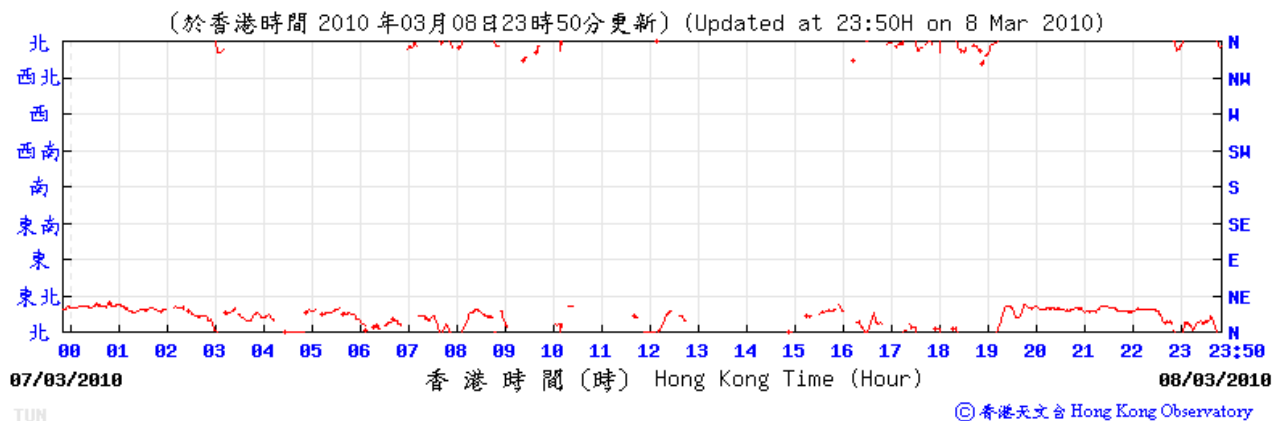

Wind direction at Hong Kong Observatory (Tuen Mun Automatic Weather Station)

3/2/2010

9/2/2010

12/2/2010

18/2/2010

24/2/2010

2/3/2010

8/3/2010

14/3/2010

19/3/2010

13/4/2010

19/4/2010

24/4/2010

30/4/2010

Wind speed at Hong Kong Observatory (Tuen Mun Automatic Weather Station)

3/2/2010