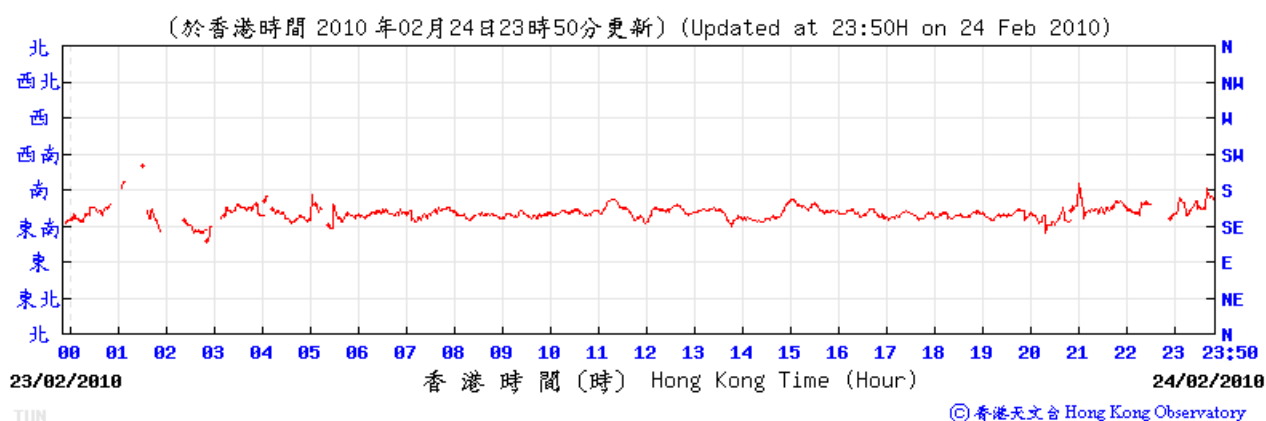

Wind direction at Hong Kong Observatory (Tuen Mun Automatic Weather Station)

3/2/2010

9/2/2010

12/2/2010

18/2/2010

24/2/2010

2/3/2010

8/3/2010

14/3/2010

19/3/2010

13/4/2010

19/4/2010

24/4/2010

30/4/2010

Wind speed at Hong Kong Observatory (Tuen Mun Automatic Weather Station)

3/2/2010