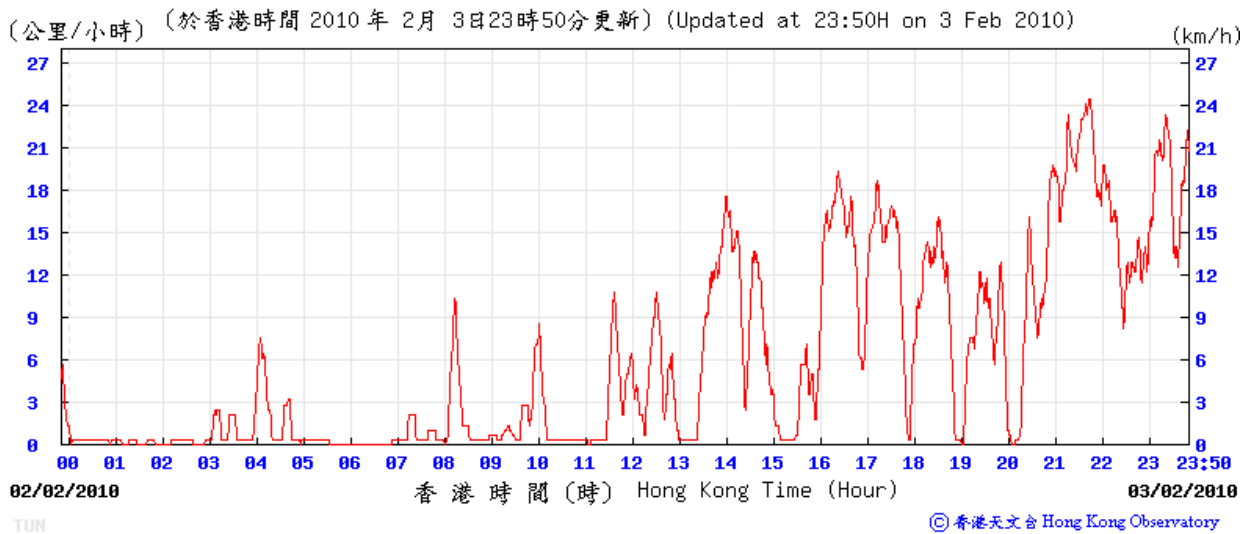

14/3/2010

19/3/2010

13/4/2010

19/4/2010

24/4/2010

30/4/2010

Wind speed at Hong Kong Observatory (Tuen Mun Automatic Weather Station)

3/2/2010