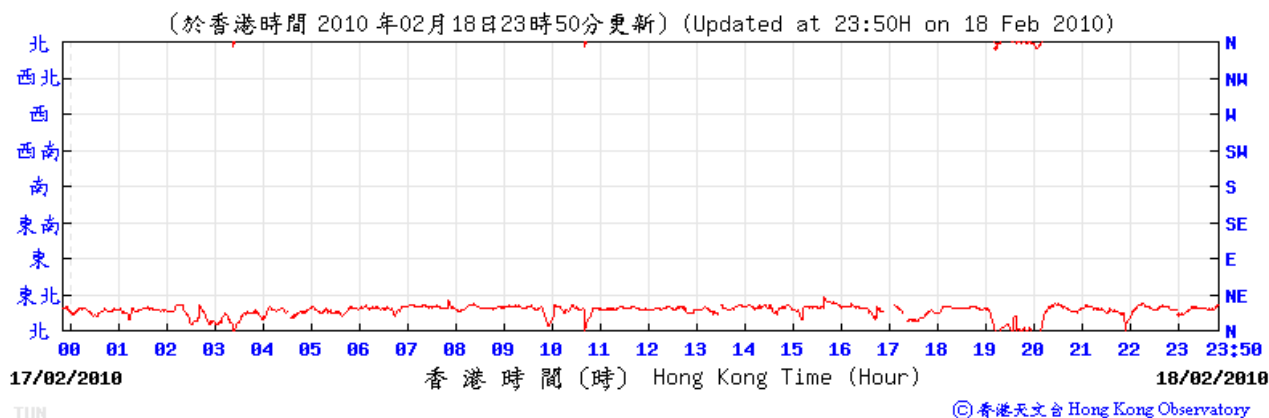

Wind direction at Hong Kong Observatory (Tuen Mun Automatic Weather Station)

3/2/2010

9/2/2010

12/2/2010

18/2/2010

24/2/2010

2/3/2010

8/3/2010

14/3/2010

19/3/2010

13/4/2010

19/4/2010

24/4/2010

30/4/2010

Wind speed at Hong Kong Observatory (Tuen Mun Automatic Weather Station)

3/2/2010