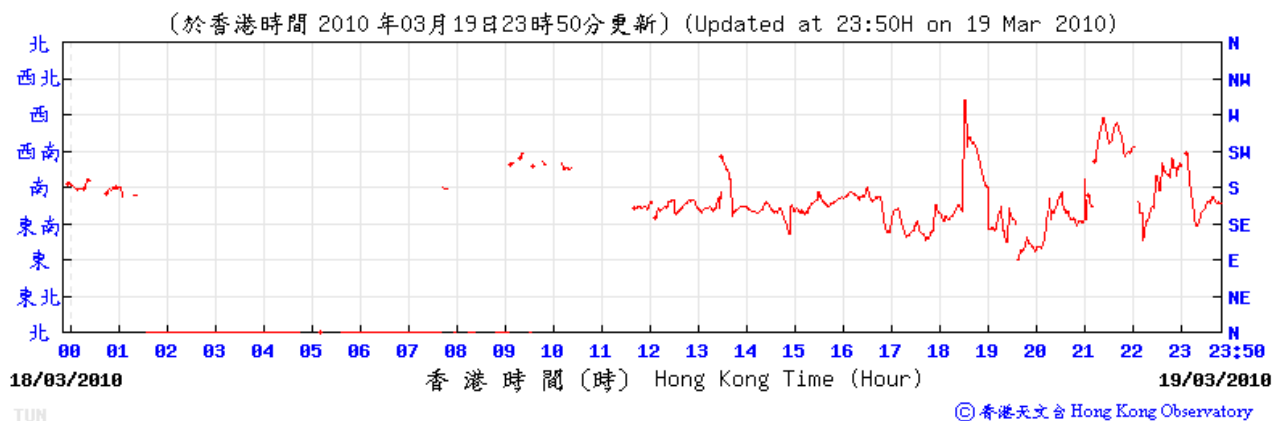

Wind direction at Hong Kong Observatory (Tuen Mun Automatic Weather Station)

3/2/2010

9/2/2010

12/2/2010

18/2/2010

24/2/2010

2/3/2010

8/3/2010

14/3/2010

19/3/2010

13/4/2010

19/4/2010

24/4/2010

30/4/2010

Wind speed at Hong Kong Observatory (Tuen Mun Automatic Weather Station)

3/2/2010