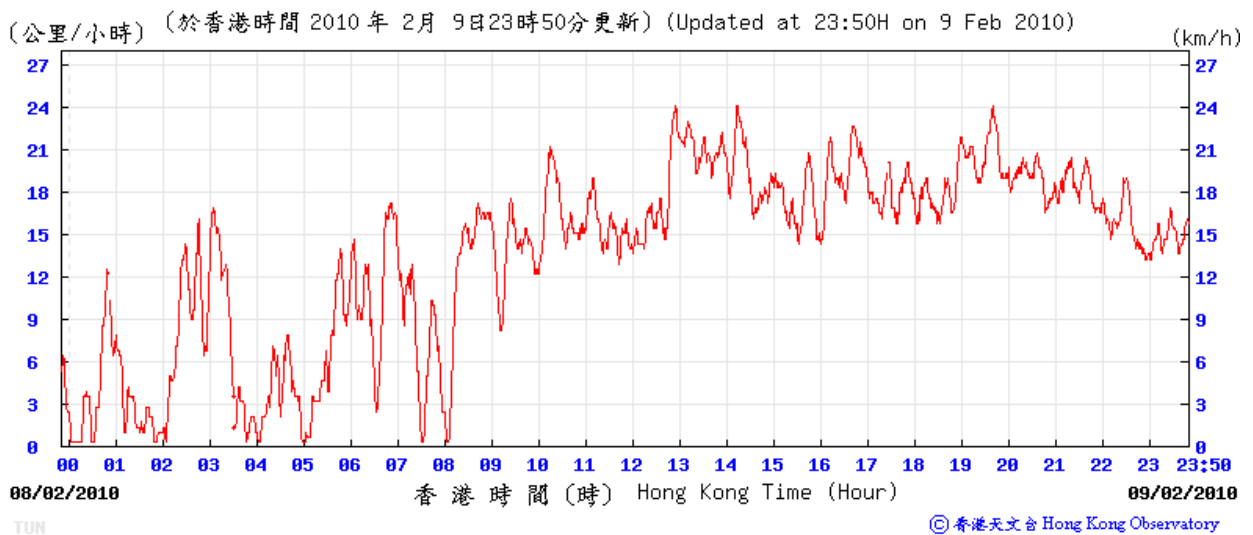

Wind speed at Hong Kong Observatory (Tuen Mun Automatic Weather Station)

3/2/2010

9/2/2010

12/2/2010