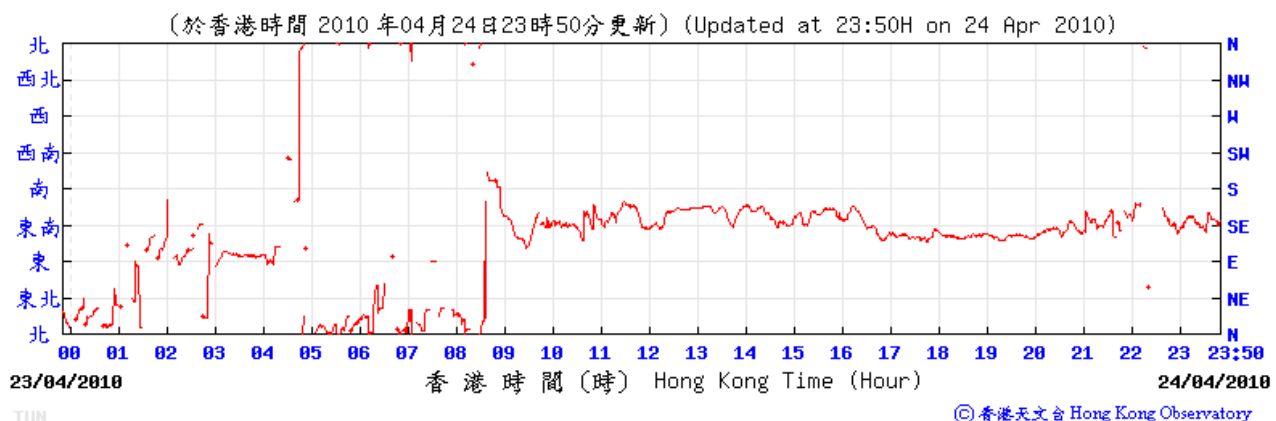

14/3/2010

19/3/2010

13/4/2010

19/4/2010

24/4/2010

30/4/2010

Wind speed at Hong Kong Observatory (Tuen Mun Automatic Weather Station)

3/2/2010