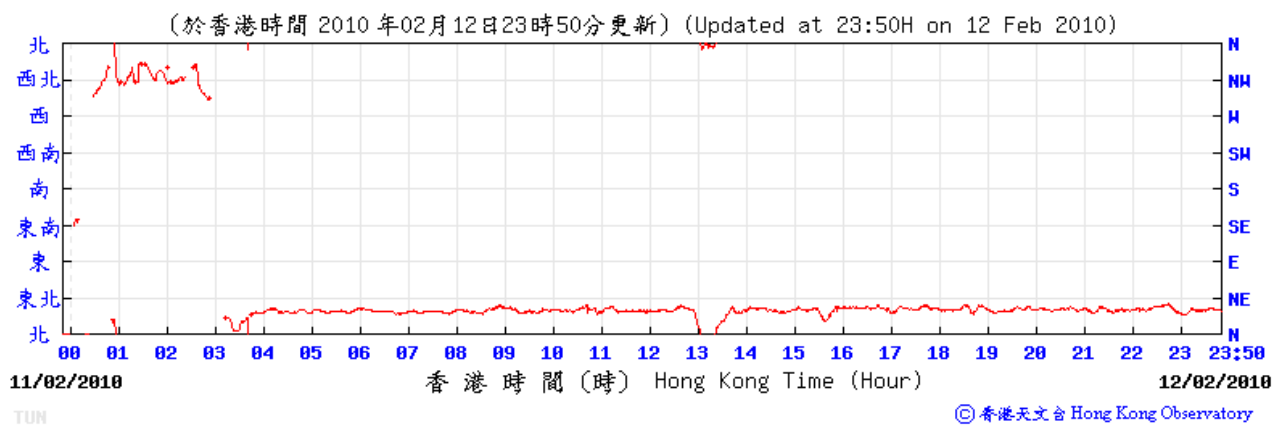

Wind direction at Hong Kong Observatory (Tuen Mun Automatic Weather Station)

3/2/2010

9/2/2010

12/2/2010

18/2/2010

24/2/2010

2/3/2010

8/3/2010

14/3/2010

19/3/2010

13/4/2010

19/4/2010

24/4/2010

30/4/2010

Wind speed at Hong Kong Observatory (Tuen Mun Automatic Weather Station)

3/2/2010