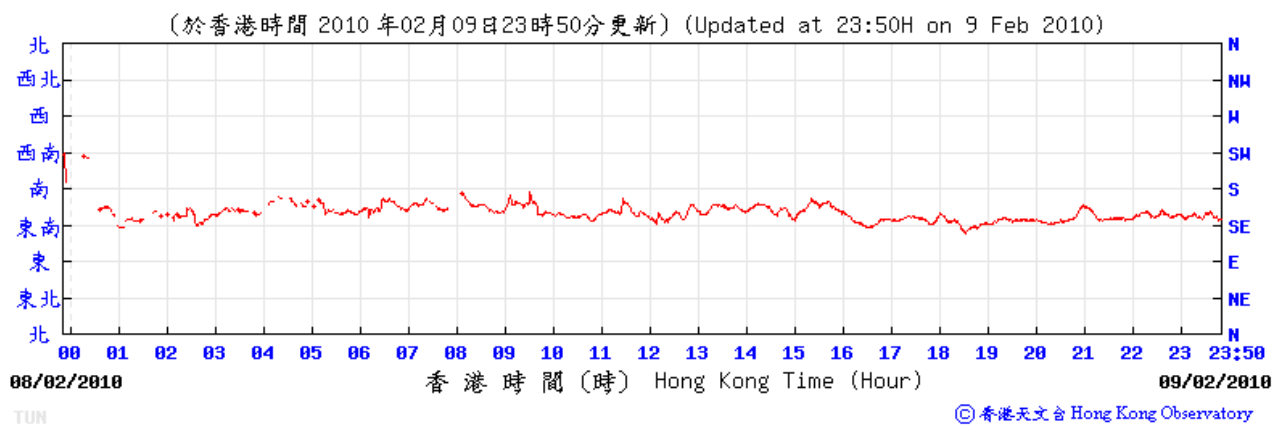

Wind direction at Hong Kong Observatory (Tuen Mun Automatic Weather Station)

3/2/2010

9/2/2010

12/2/2010

18/2/2010

24/2/2010

2/3/2010

8/3/2010

14/3/2010

19/3/2010

13/4/2010

19/4/2010

24/4/2010

30/4/2010

Wind speed at Hong Kong Observatory (Tuen Mun Automatic Weather Station)

3/2/2010