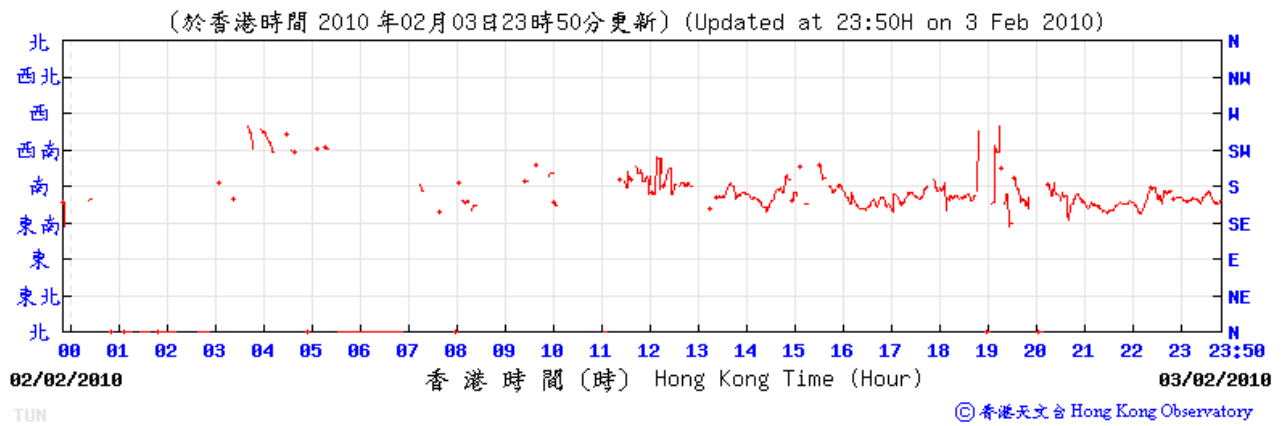

Wind direction at Hong Kong Observatory (Tuen Mun Automatic Weather Station)

3/2/2010

9/2/2010

12/2/2010

18/2/2010

24/2/2010

2/3/2010

8/3/2010