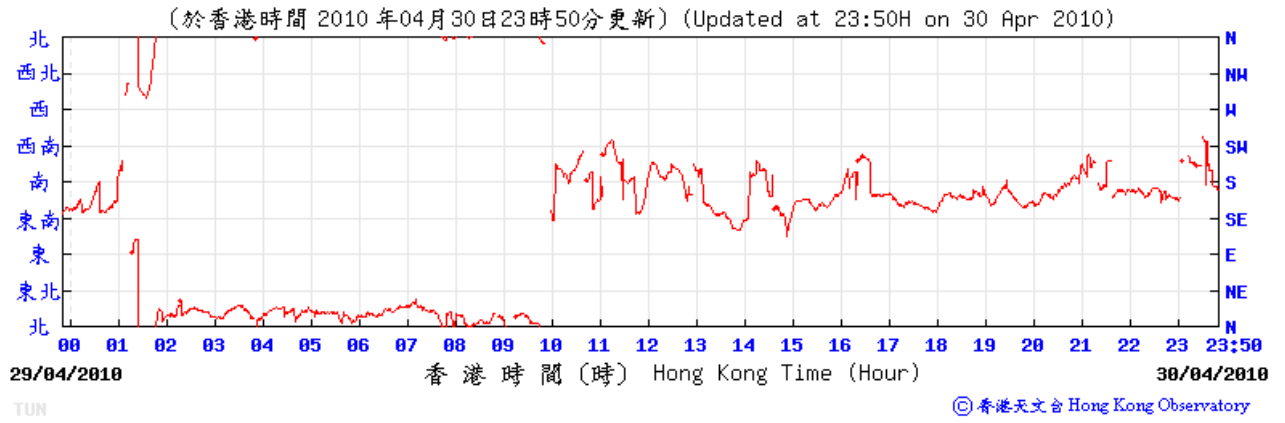

14/3/2010

19/3/2010

13/4/2010

19/4/2010

24/4/2010

30/4/2010

Wind speed at Hong Kong Observatory (Tuen Mun Automatic Weather Station)

3/2/2010