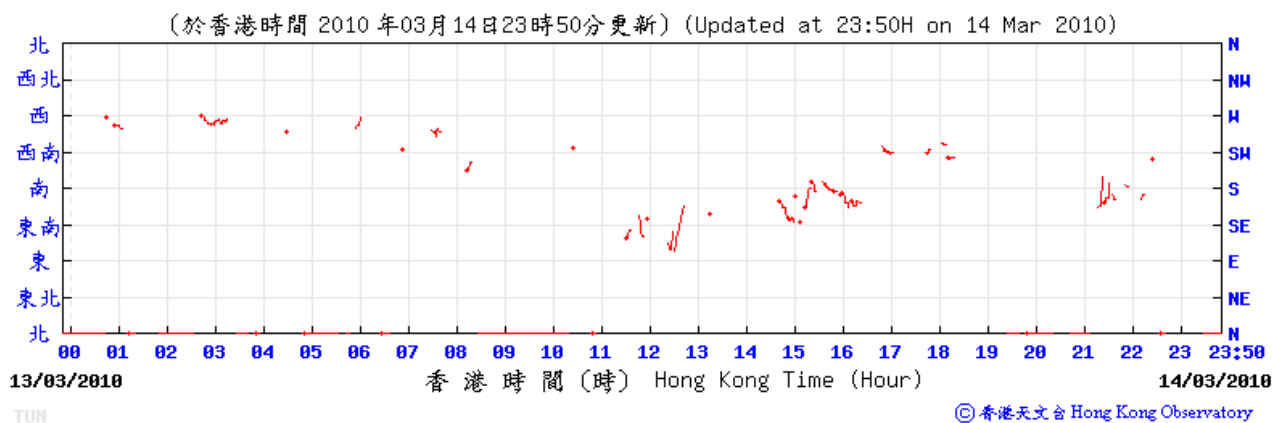

Wind direction at Hong Kong Observatory (Tuen Mun Automatic Weather Station)

3/2/2010

9/2/2010

12/2/2010

18/2/2010

24/2/2010

2/3/2010

8/3/2010

14/3/2010

19/3/2010

13/4/2010

19/4/2010

24/4/2010

30/4/2010

Wind speed at Hong Kong Observatory (Tuen Mun Automatic Weather Station)

3/2/2010