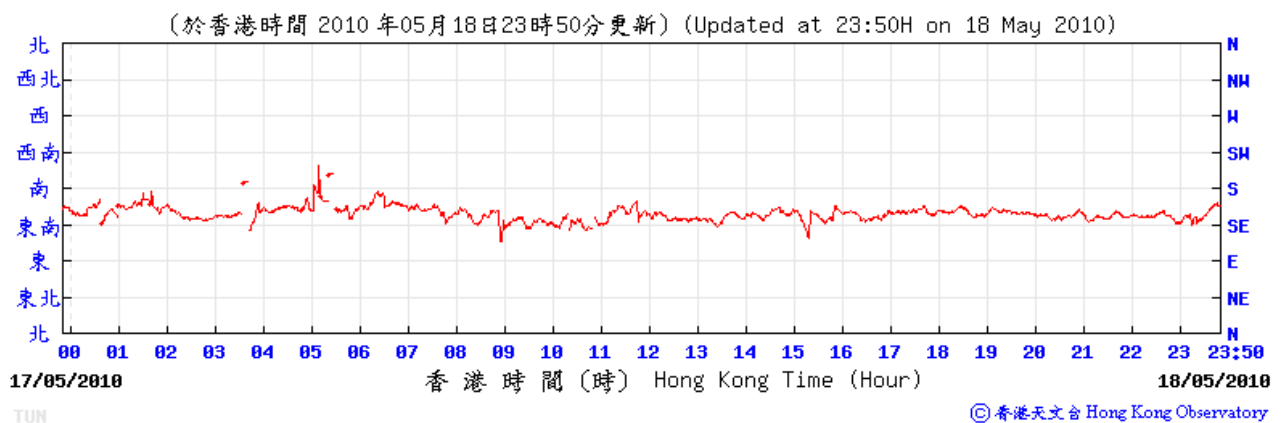

Wind direction at Hong Kong Observatory (Tuen Mun Automatic Weather Station)

6/5/2010

12/5/2010

18/5/2010

24/5/2010

29/5/2010

4/6/2010

10/6/2010