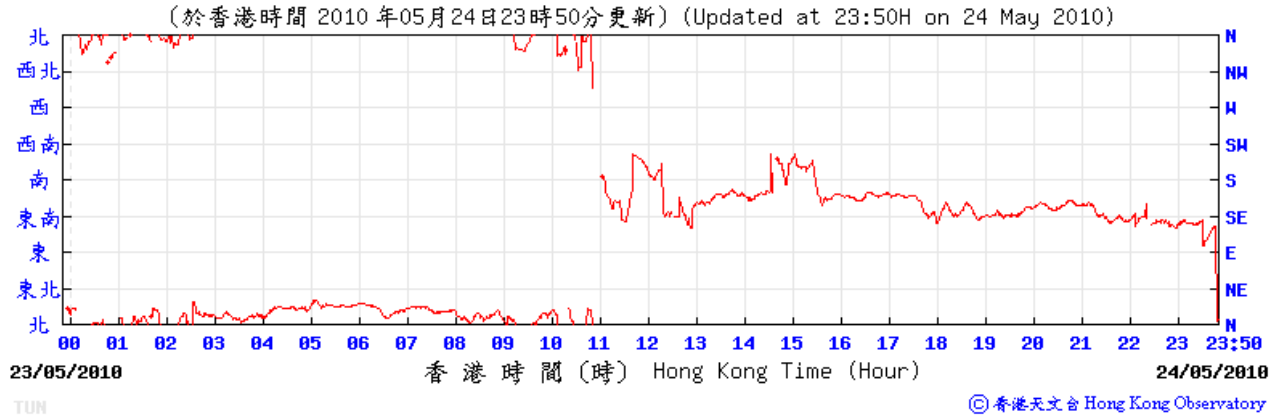

Wind direction at Hong Kong Observatory (Tuen Mun Automatic Weather Station)

6/5/2010

12/5/2010

18/5/2010

24/5/2010

29/5/2010

4/6/2010

10/6/2010