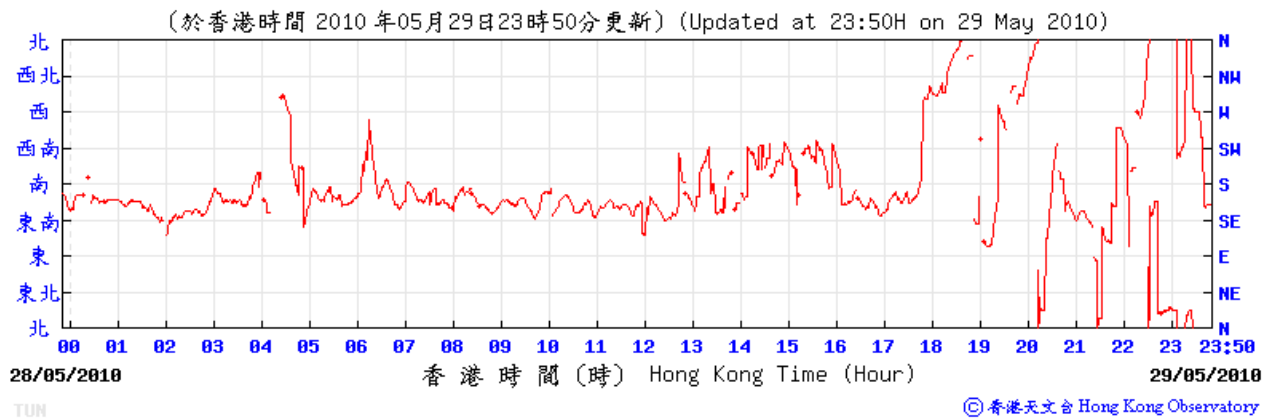

Wind direction at Hong Kong Observatory (Tuen Mun Automatic Weather Station)

6/5/2010

12/5/2010

18/5/2010

24/5/2010

29/5/2010

4/6/2010

10/6/2010