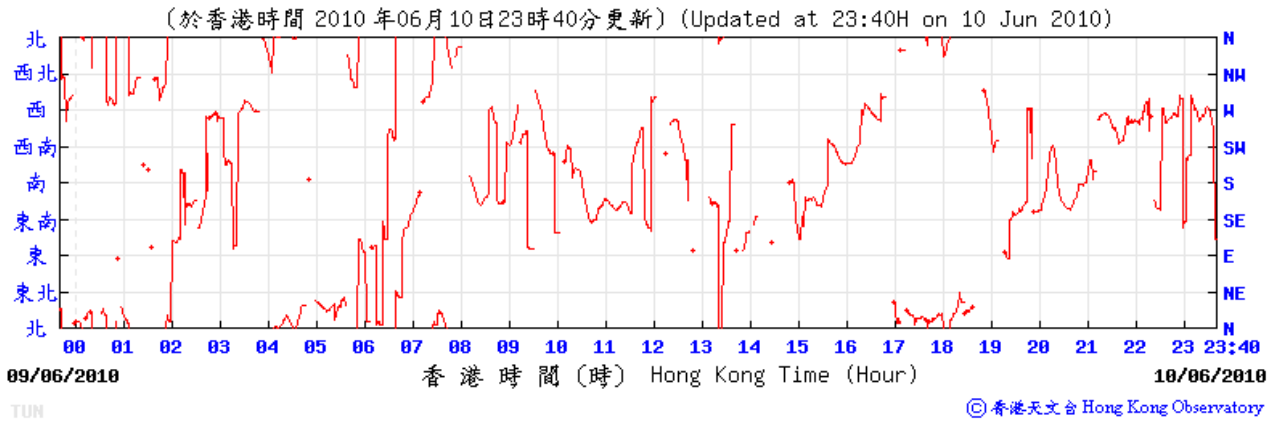

Wind direction at Hong Kong Observatory (Tuen Mun Automatic Weather Station)

6/5/2010

12/5/2010

18/5/2010

24/5/2010

29/5/2010

4/6/2010

10/6/2010