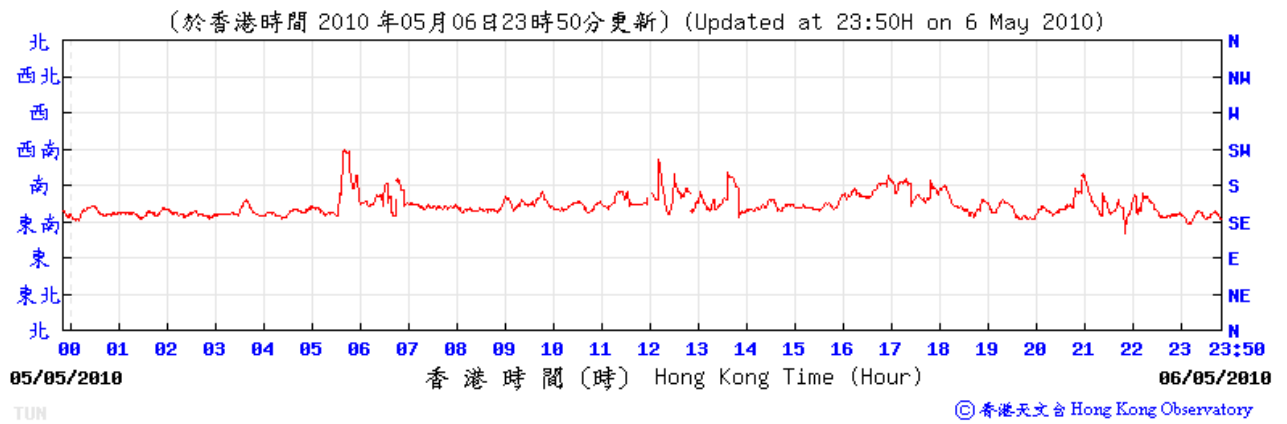

Wind direction at Hong Kong Observatory (Tuen Mun Automatic Weather Station)

6/5/2010

12/5/2010

18/5/2010

24/5/2010

29/5/2010

4/6/2010

10/6/2010