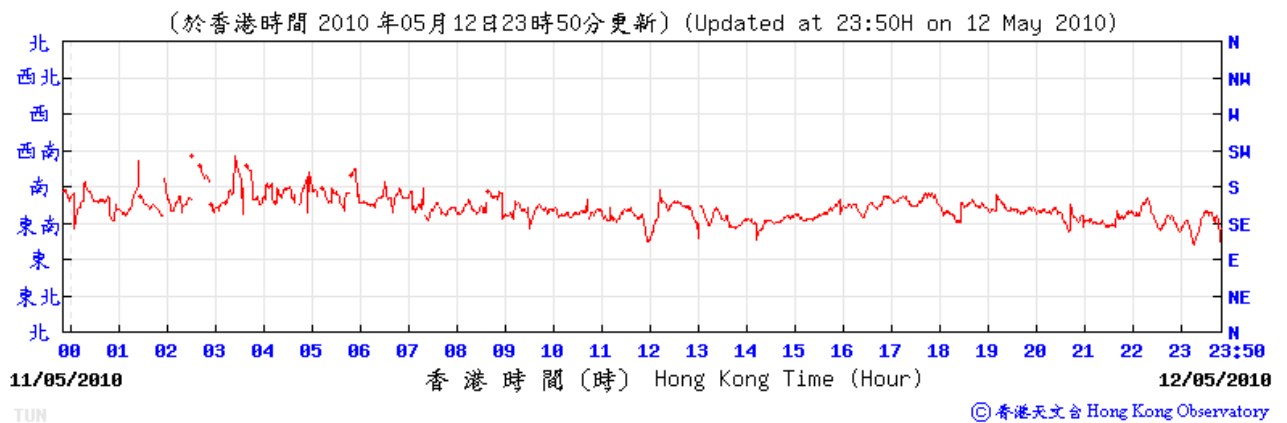

Wind direction at Hong Kong Observatory (Tuen Mun Automatic Weather Station)

6/5/2010

12/5/2010

18/5/2010

24/5/2010

29/5/2010

4/6/2010

10/6/2010