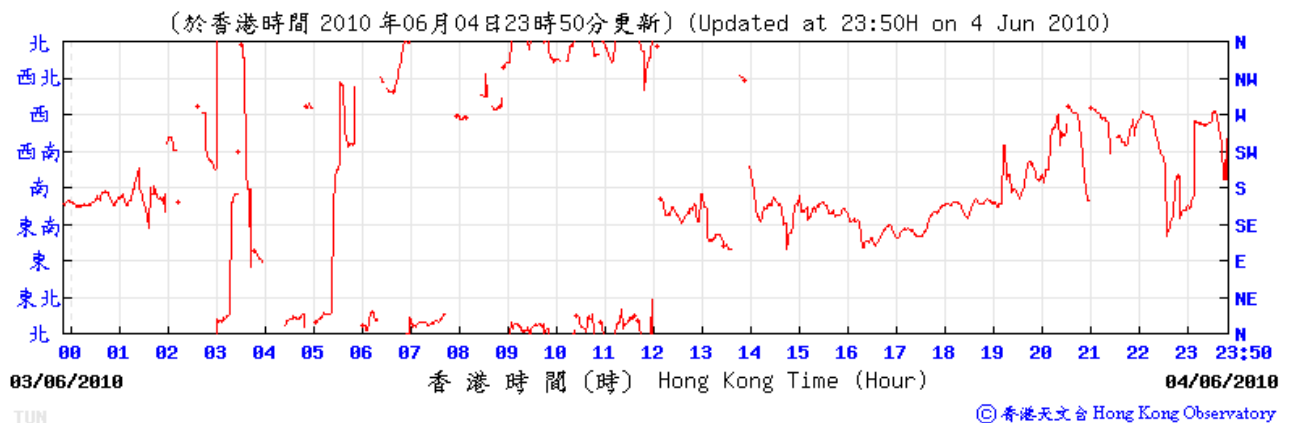

Wind direction at Hong Kong Observatory (Tuen Mun Automatic Weather Station)

6/5/2010

12/5/2010

18/5/2010

24/5/2010

29/5/2010

4/6/2010

10/6/2010