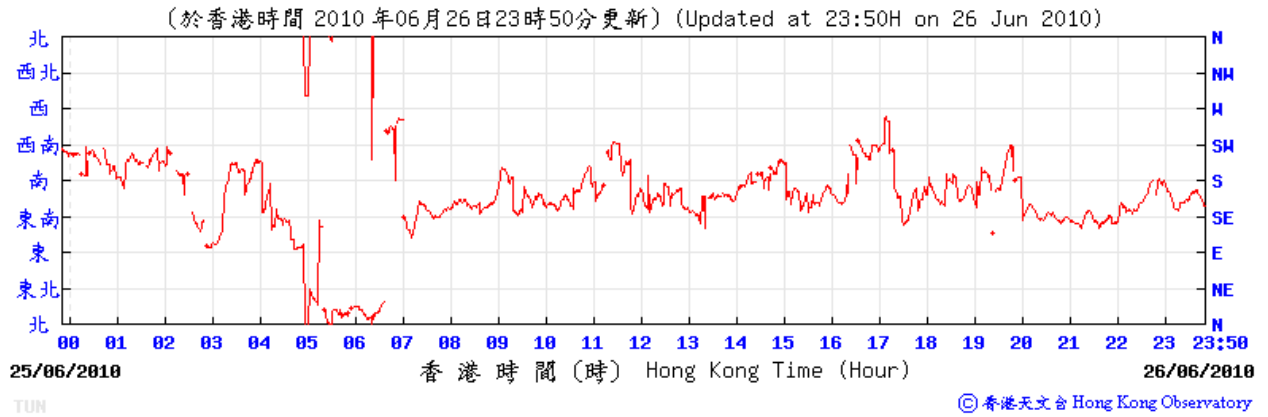

26/6/2010

2/7/2010

8/7/2010