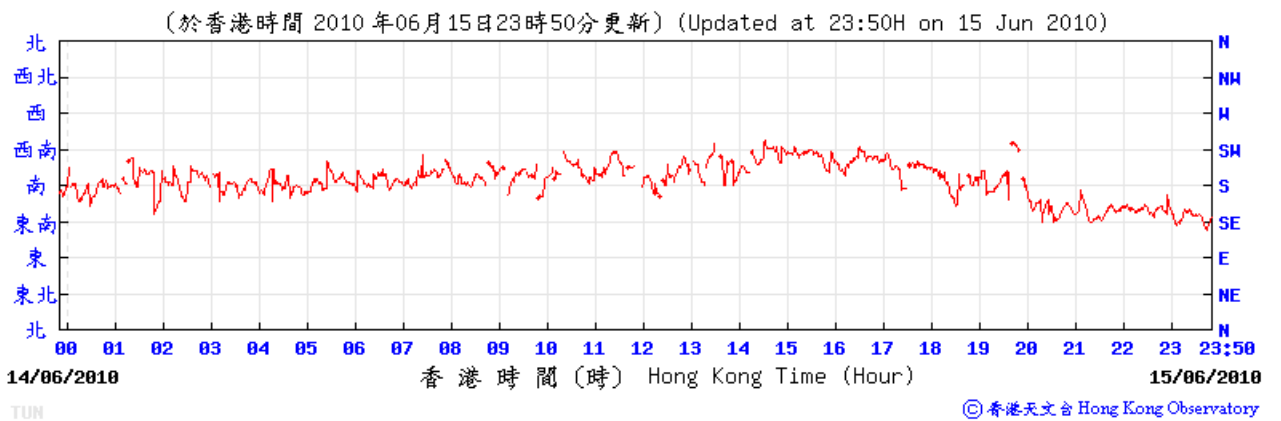

10/6/2010

15/6/2010

21/6/2010