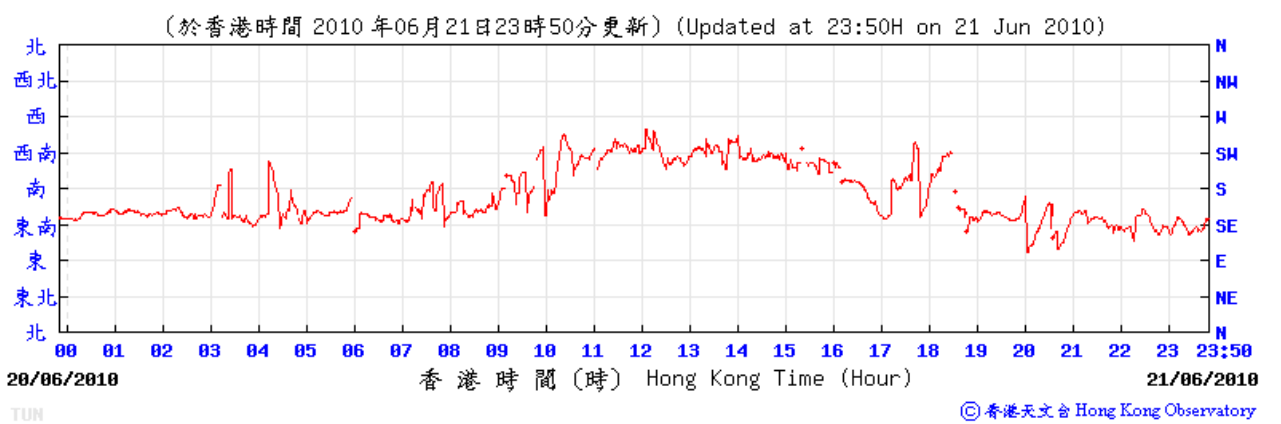

10/6/2010

15/6/2010

21/6/2010